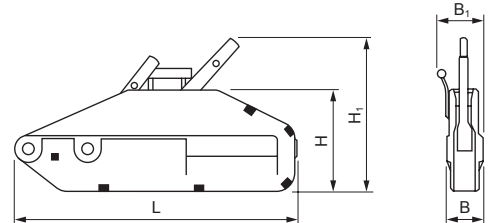

PULLING FORCE 500 - 3200 kg

STANDARD FEATURES

- Stable upright positioning of the unit due to the combination of handle and foot.
- Space-saving telescopic hand lever that can be safely attached to the unit by means of a hook-and-pile fastener. Short handle lever for Y05ST not telescopic.
- Overload protection is provided by a shearing pin. Spare shear pins are conveniently located in the carrying handle. A broken pin can be replaced without removing the load.
- Yaletrac ST uses a special flexible rope. It has six strands with a steel core and is identified by an orange strand. The rope is tapered at one end for easy threading and is fitted with an eye sling hook with safety latch on the other end.
- The parallel arrangement of the clamping system protects the rope by distributing the clamping forces evenly. A long rope advance per each lever stroke increases the working speed.

new!

Technical data model Yaletrac ST

Model	EAN-No. 4025092* 4053981**	Capacity WLL kg	Rope advance per double stroke in mm	Lever pull at WLL daN	Lever length mm	Rope diameter mm	Weight without rope kg	Rope weight kg/m
Y05ST	**983202	500	20	30	260	6.0	2.8	0.10
Y10ST	*422901	1000	60	23	800	8.4	8.5	0.29
Y16ST	*422925	1600	60	28	790/1190	11.5	15.8	0.53
Y32ST	*422963	3200	40	46	790/1190	16.0	27.2	1.00

Dimensions model Yaletrac ST

Model	Y05ST	Y10ST	Y16ST	Y32ST
L, mm	285	435	560	664
H, mm	116	178	205	240
H1, mm	164	235	280	350
B, mm	48	61	86	96
B1, mm	70	94	125	123

MODEL UPRATING

**NOW ALSO AVAILABLE:
500 daN PULLING FORCE!**
FOR MOBILE USE *new!*