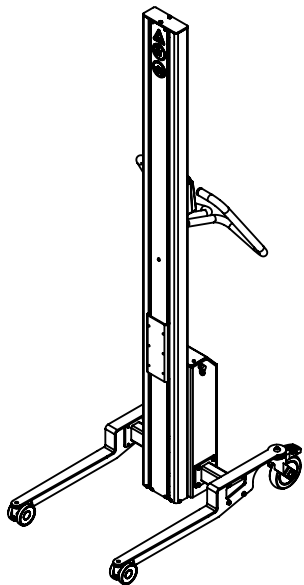

Stroke:
XS: 965
S: 1200
M: 1600

Overall height:
XS: 1290
S: 1530
M: 1940

Tool holder:

Wheel width:

ANGLE:

ST-500:

CEN:

DESIGNATION