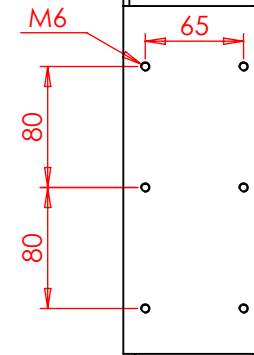

Stroke:
XS: 965
S: 1200
M: 1600

Overall height:
XS: 1290
S: 1530
M: 1940

Tool holder:

Wheel width:

ANGLE:

ST-500:

CEN:

DESIGNATION

TOLERANCE GENERALE : ISO 2768-mk

Format A4

Echelle 1:20