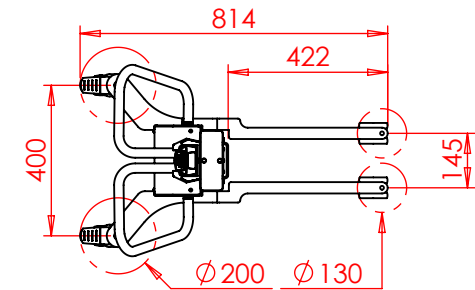

Stroke:
XS: 965
S: 1200
M: 1600

Overall height:
XS: 1290
S: 1530
M: 1940

Tool holder:

Wheel width:

ANGLE:

ST-500:

CEN:

DESIGNATION

TOLERANCE GENERALE : ISO 2768-mk

Format A4

Echelle 1:20