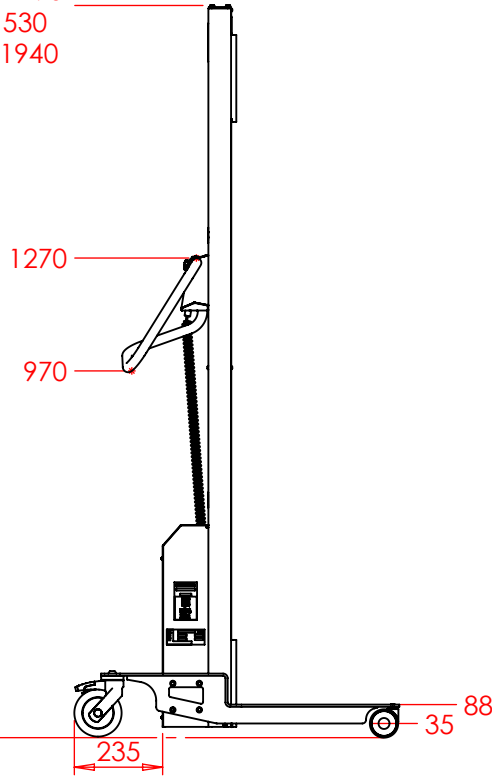

Stroke:
XS: 965
S: 1200
M: 1600

Overall height:
XS: 1290
S: 1530
M: 1940

Tool holder:

Wheel width:

ANGLE:

ST-500:

CEN:

DESIGNATION

TOLERANCE GENERALE : ISO 2768-mk

Format A4

Echelle 1:20