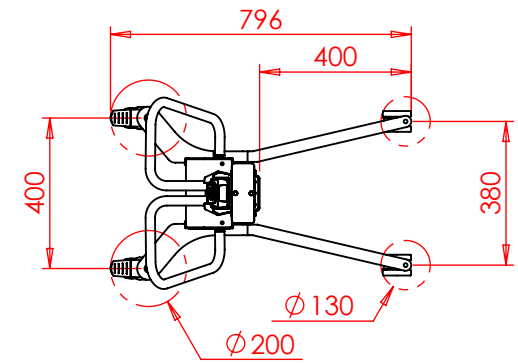

Stroke:
XS: 965
S: 1200
M: 1600

Overall height:
XS: 1290
S: 1530
M: 1940

Tool holder:

Wheel width:

ANGLE:

ST-500:

CEN:

DESIGNATION

TOLERANCE GENERALE : ISO 2768-mk

Format A4

Echelle 1:20