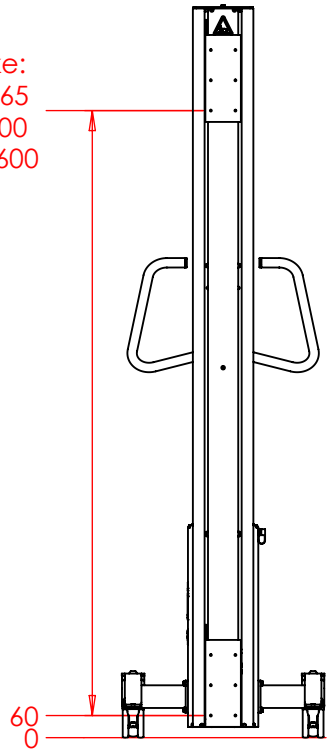

Stroke:
XS: 965
S: 1200
M: 1600

Overall height:
XS: 1290
S: 1530
M: 1940

Tool holder:

Wheel width:

ANGLE:

ST-500:

CEN:

DESIGNATION

TOLERANCE GENERALE : ISO 2768-mk

Format A4

Echelle 1:20