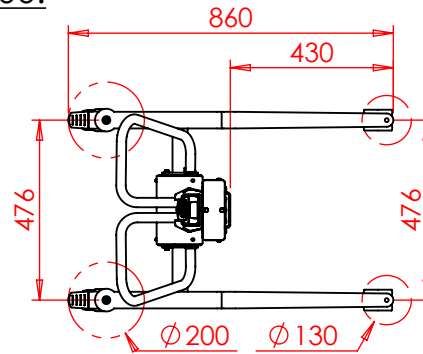

Stroke:
XS: 965
S: 1200
M: 1600

Overall height:
XS: 1290
S: 1530
M: 1940

Tool holder:

Wheel width:

ANGLE:

ST-500:

CEN:

DESIGNATION

TOLERANCE GENERALE : ISO 2768-mk

Format A4

Echelle 1:20