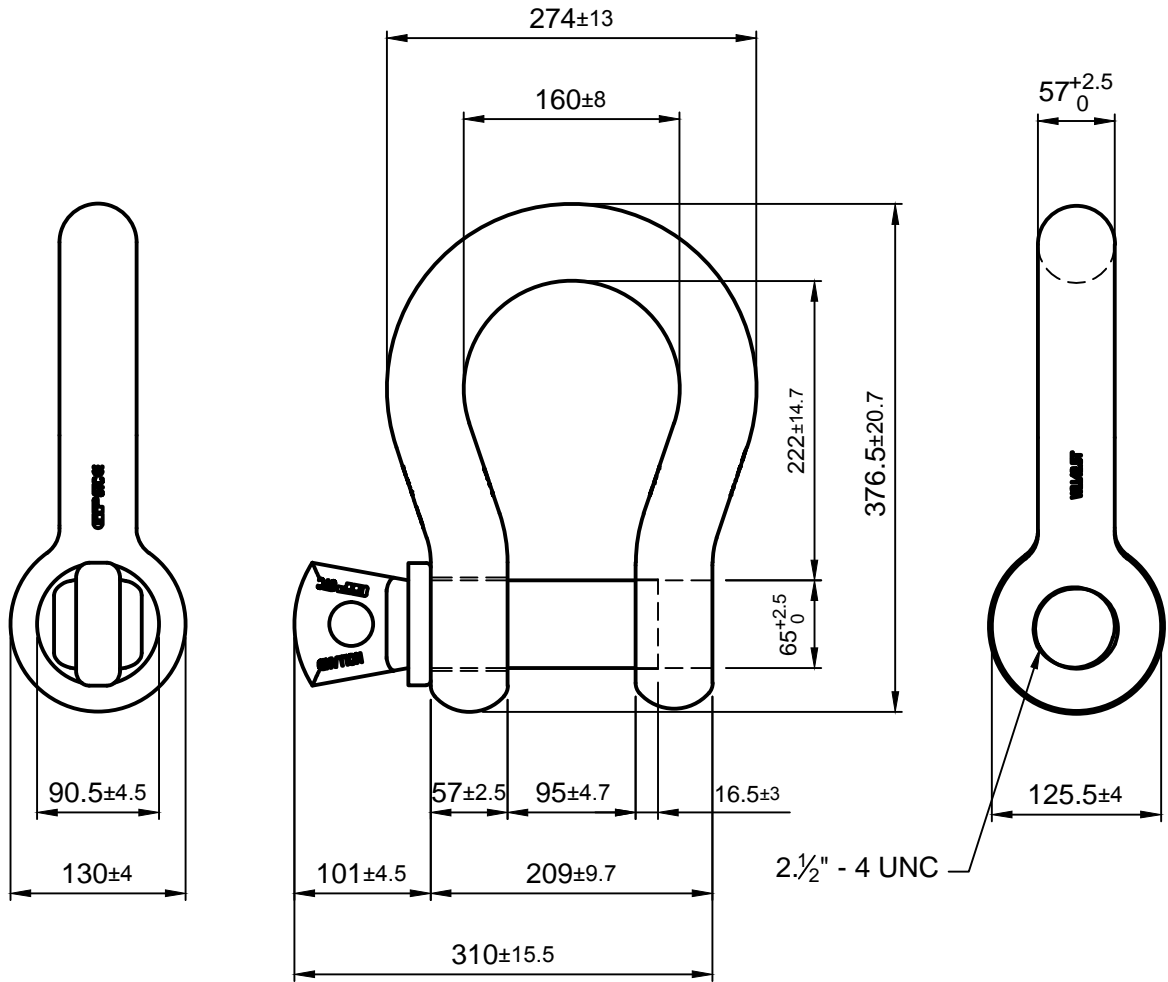

Green Pin® Standard Shackles

Group : G-4161

Part : GPGHBB57

WLL : 42.5 t

We reserve the right to make amendments on specifications in this drawing without prior notification.

P.O. Box 57, 3360 AB Sliedrecht
(The Netherlands)
Industrieweg 6, 3361 HJ Sliedrecht
Tel. 0184-413300 Fax. 0184-413101

Title	Green Pin® Standard Shackles bow shackles with screw collar pin	Remark	G-4161 GPGHBB57
-------	--	--------	--------------------

Format	A4		Rev. A
Scale	1:5		
Drawing number	5066		