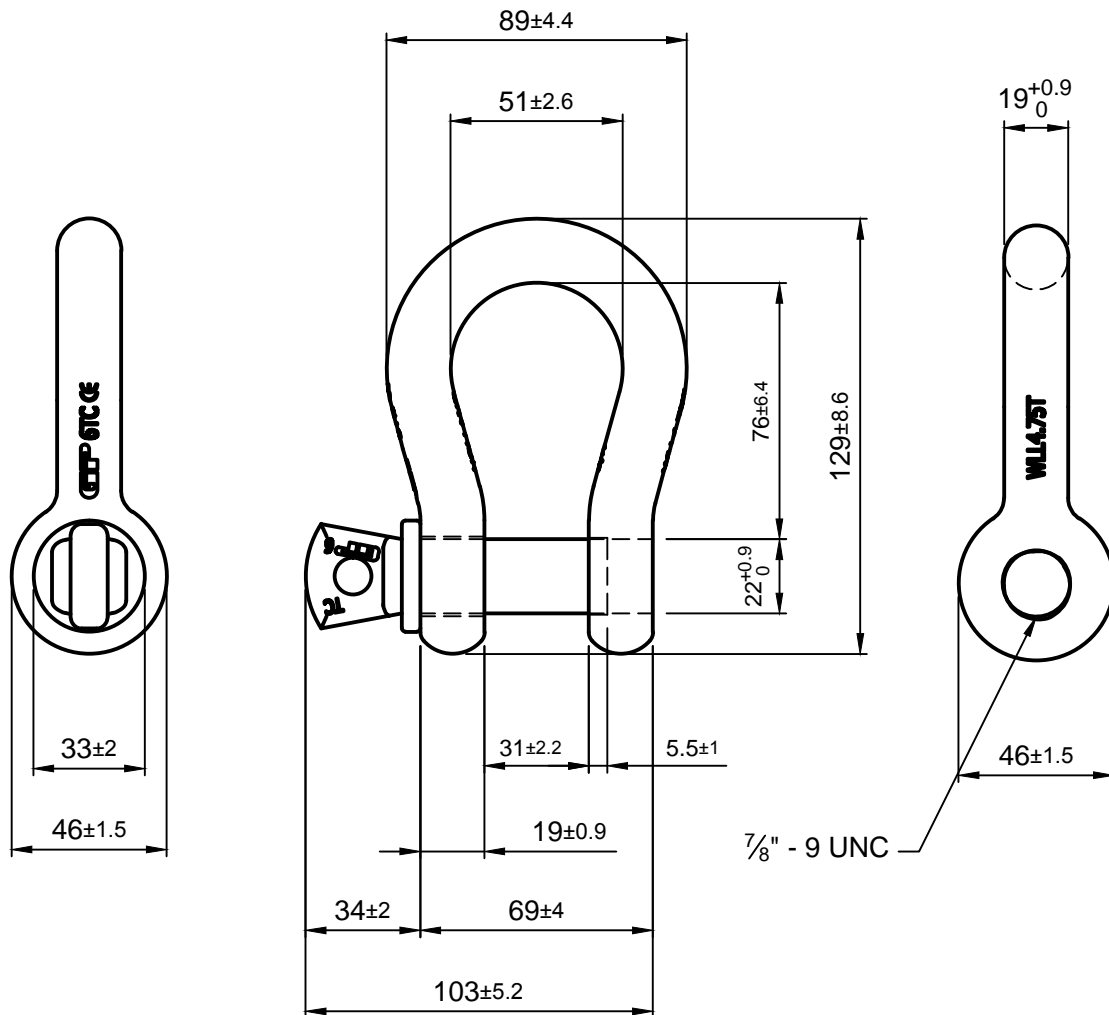

Green Pin® Standard Shackles

Group : G-4161

Part : GPGHBB19

WLL : 4.75 t

We reserve the right to make amendments on specifications in this drawing without prior notification.

Rev.	Description	Date	Drawn
A	Chamber in eye	13-10-11	H.T.
0	First Issue	31-07-09	H.T.

Title	Green Pin® Standard Shackles bow shackles with screw collar pin	Remark	G-4161 GPGHBB19
-------	--	--------	--------------------

Format	A4		
Scale	1:2		
Drawing number	5057	Rev.	A