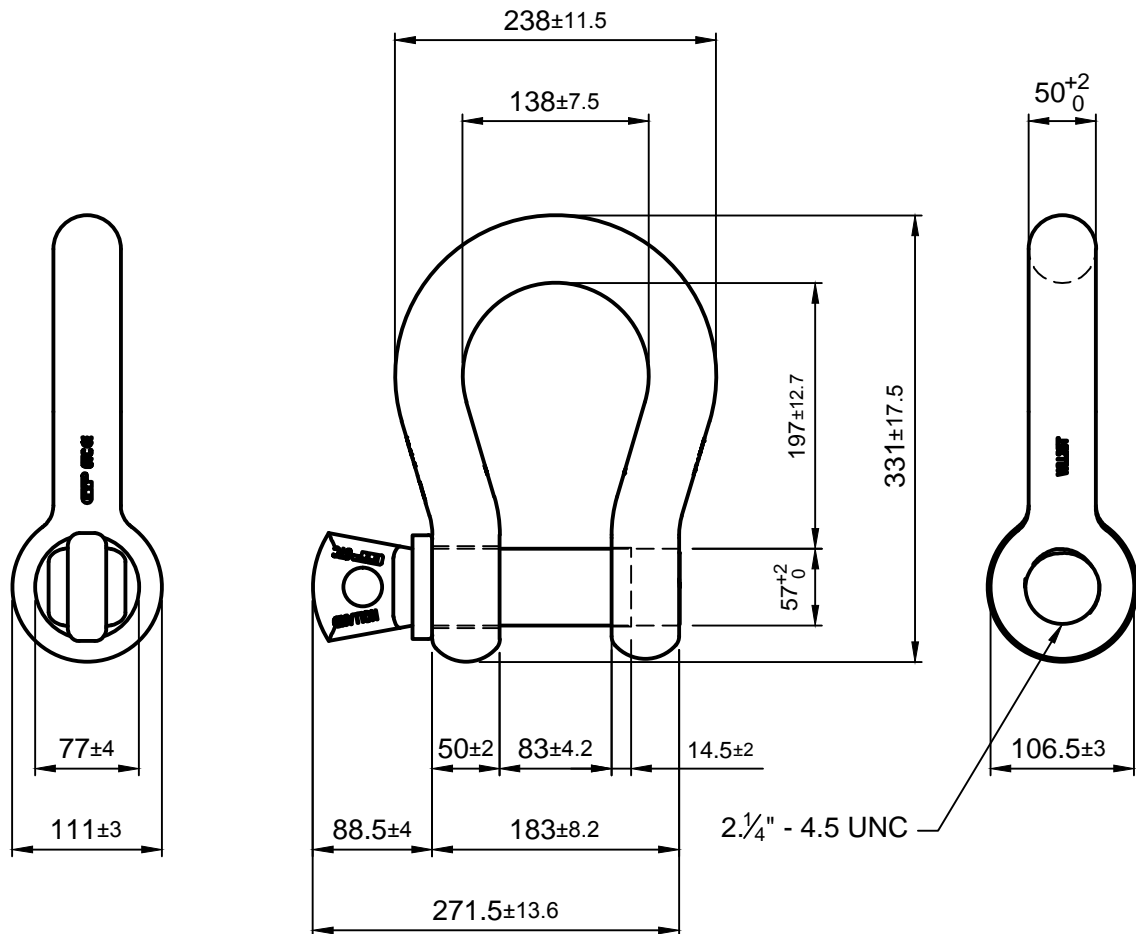

Green Pin® Standard Shackles

Group : G-4161

Part : GPGHBB50

WLL : 35 t

We reserve the right to make amendments on specifications in this drawing without prior notification.

P.O. Box 57, 3360 AB Sliedrecht
(The Netherlands)
Industrieweg 6, 3361 HJ Sliedrecht
Tel. 0184-413300 Fax. 0184-413101

Title	Green Pin® Standard Shackles bow shackles with screw collar pin	Remark	G-4161 GPGHBB50
-------	--	--------	--------------------

Format	A4		
Scale	1:5		
Drawing number	5065	Rev.	A