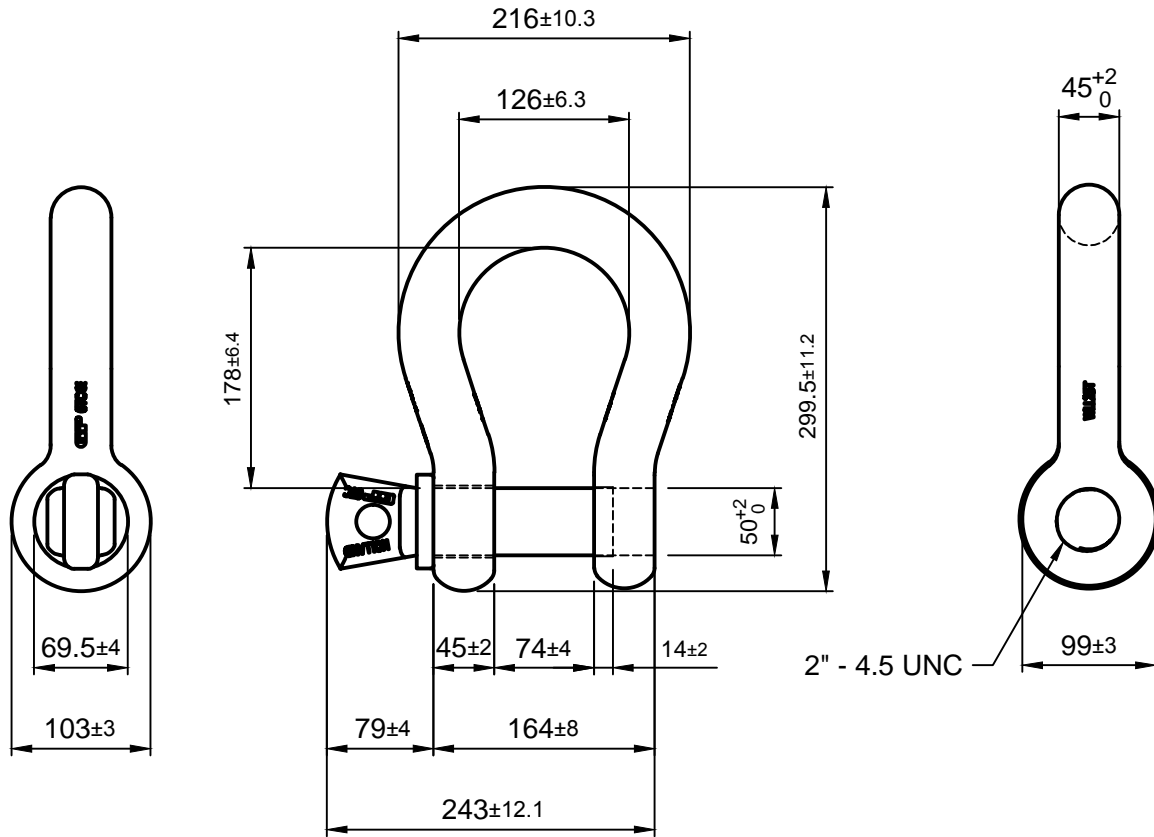

Green Pin® Standard Shackles

Group : G-4161

Part : GPGHBB45

WLL : 25 t

We reserve the right to make amendments on specifications in this drawing without prior notification.

P.O. Box 57, 3360 AB Sliedrecht
(The Netherlands)
Industrieweg 6, 3361 HJ Sliedrecht
Tel. 0184-413300 Fax. 0184-413101

Title	Green Pin® Standard Shackles bow shackles with screw collar pin	Remark	G-4161 GPGHBB45
-------	--	--------	--------------------

Format	A4	
Scale	1:5	
Drawing number	5064	Rev.
		A