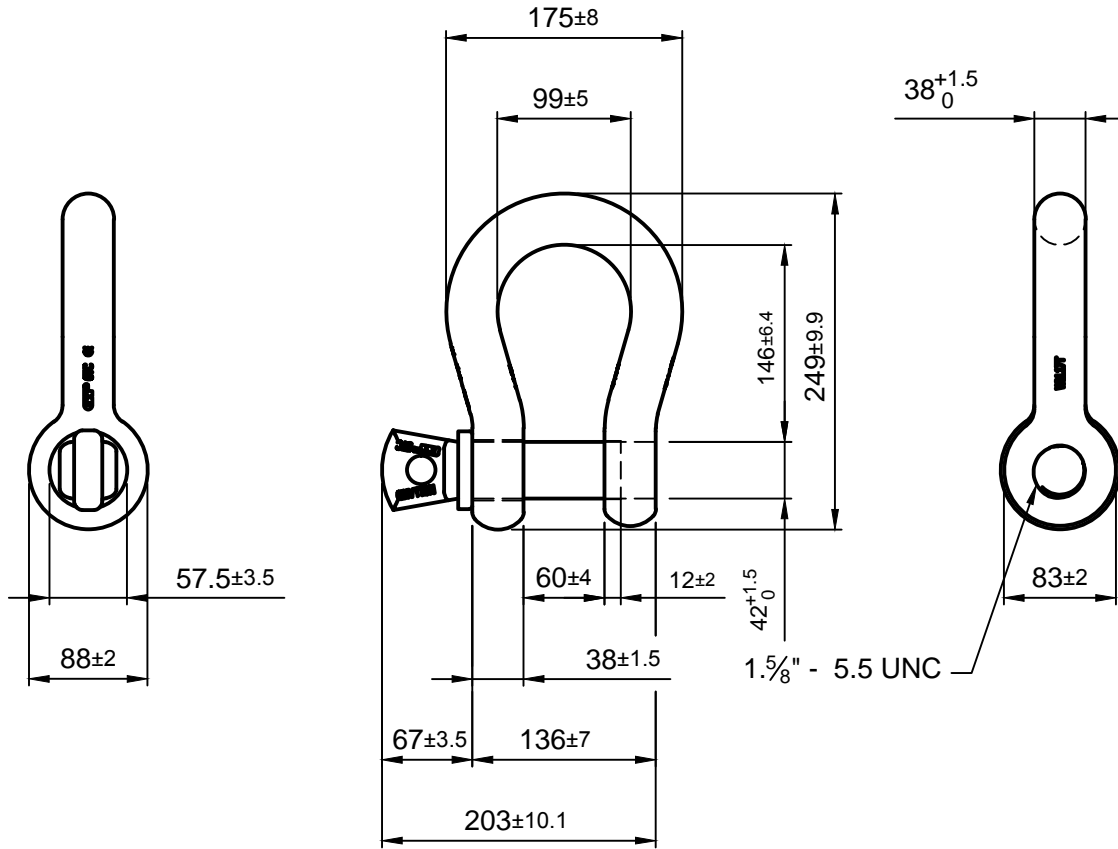

Green Pin® Standard Shackles

Group : G-4161

Part : GPGHBB38

WLL : 17 t

We reserve the right to make amendments on specifications in this drawing without prior notification.

P.O. Box 57, 3360 AB Sliedrecht
(The Netherlands)
Industrieweg 6, 3361 HJ Sliedrecht
Tel. 0184-413300 Fax. 0184-413101

Title	Green Pin® Standard Shackles bow shackles with screw collar pin	Remark	G-4161 GPGHBB38
-------	--------------------------------------------------------------------	--------	--------------------

Format	A4		
Scale	1:5		
Drawing number	5063	Rev.	A