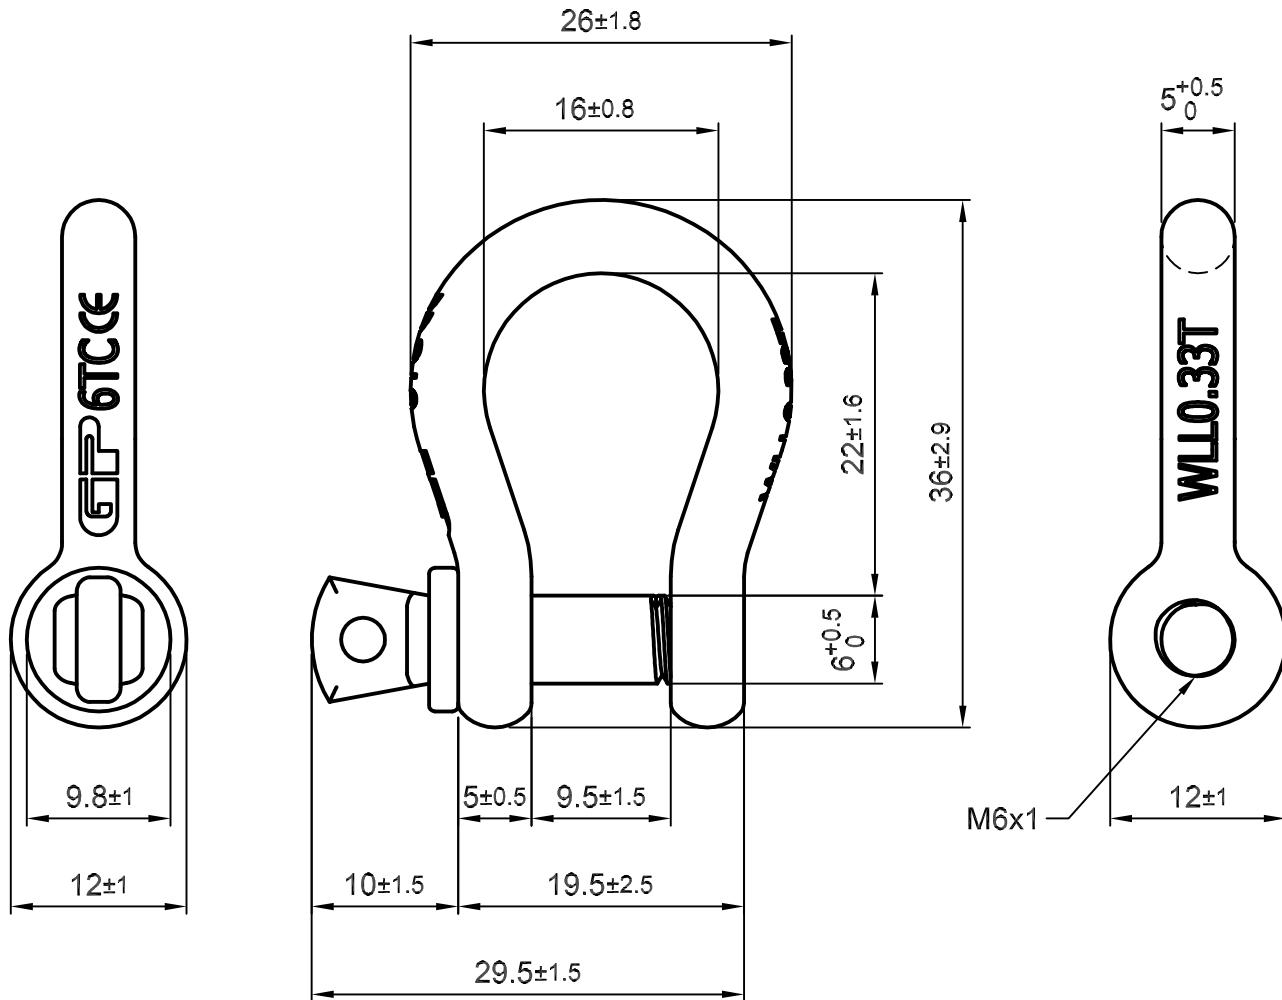

Green Pin® Standard Shackles

Group : G-4161

Part : GPGHBB05

WLL : 0.33 t

We reserve the right to make amendments on specifications in this drawing without prior notification.

Rev.	Description	Date	Drawn
0	First Issue	31-07-09	H.T.

Title	Green Pin® Standard Shackles bow shackles with screw collar pin	Remark	G-4161 GPGHBB05
-------	--	--------	--------------------

P.O. Box 57, 3360 AB Sliedrecht  
(The Netherlands)  
Industrieweg 6, 3381 HJ Sliedrecht  
Tel. 0184-413300 Fax. 0184-413101

Format	A4	
Scale	2:1	
Drawing number	5050	Rev.
		0