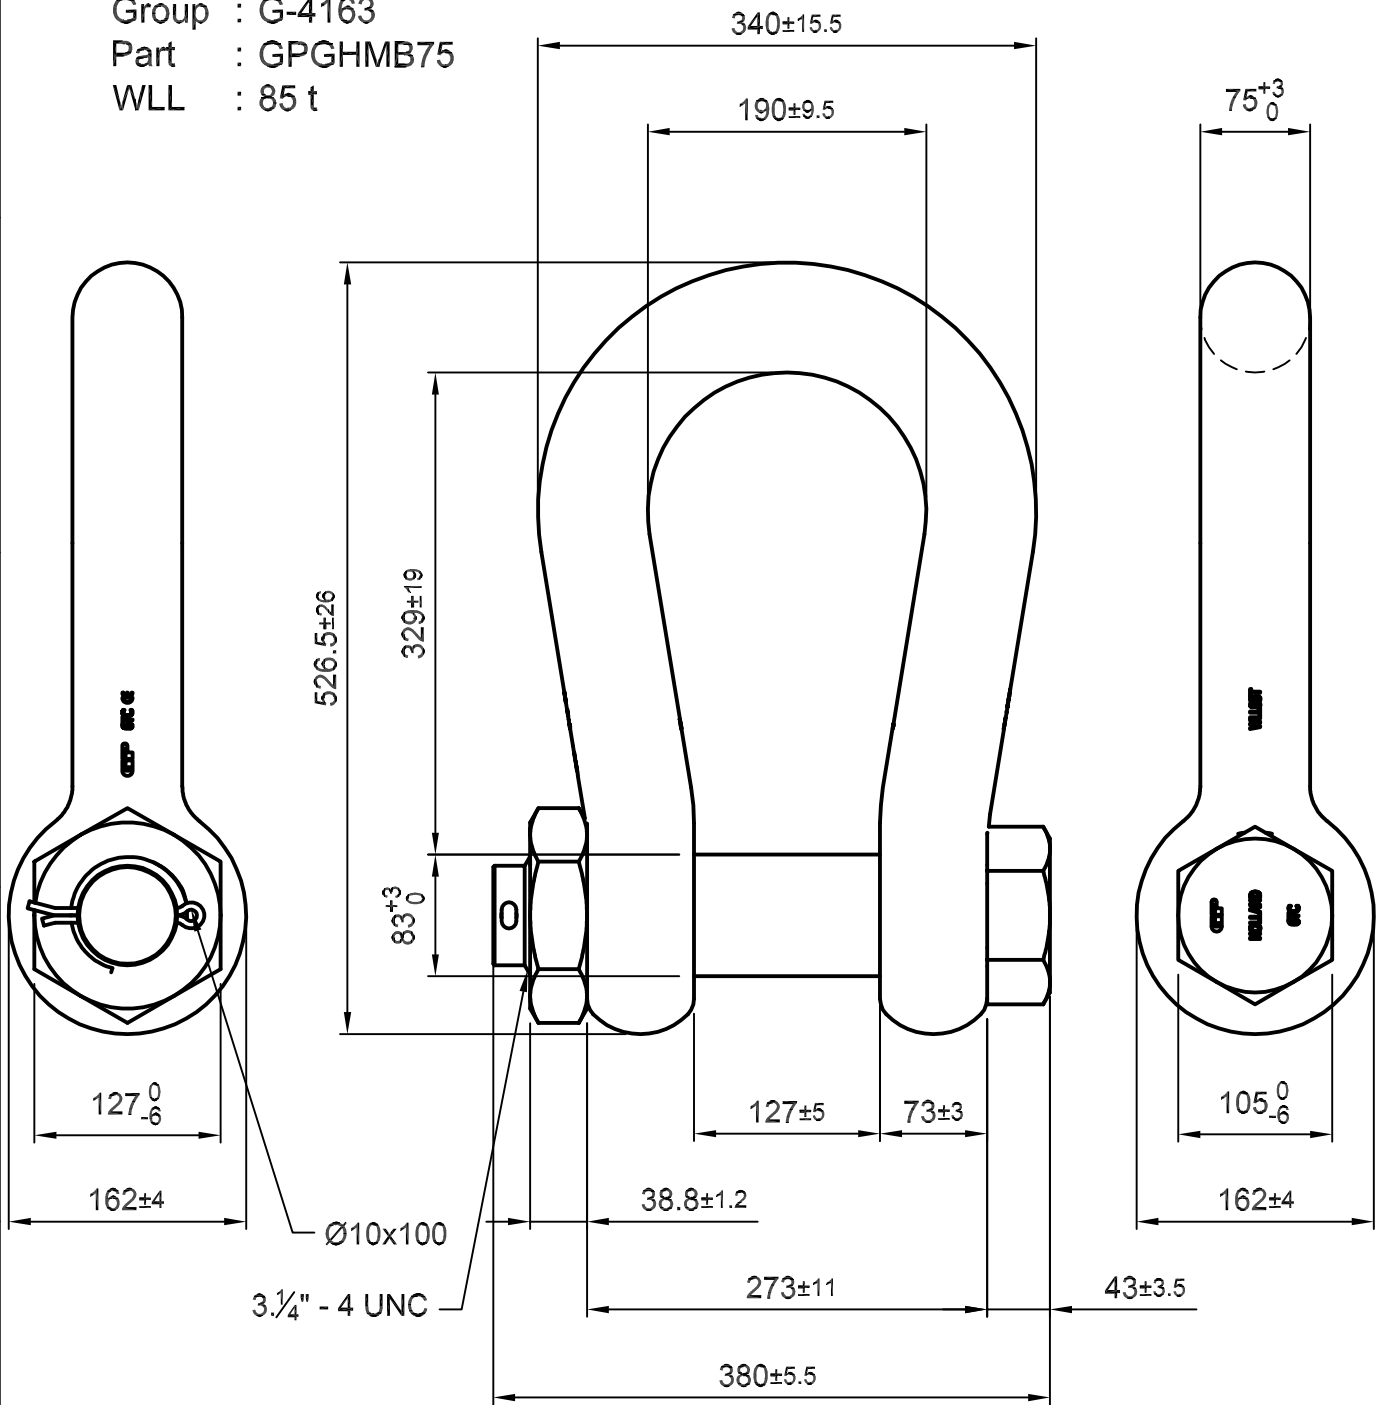

Green Pin® Standard Shackles

Group : G-4163

Part : GPGHMB75

WLL : 85 t

A

B

C

D

E

A

B

C

D

E

We reserve the right to make amendments on specifications in this drawing without prior notification.

Rev.	Description	Date	Drawn
0	First Issue	31-07-09	H.T.