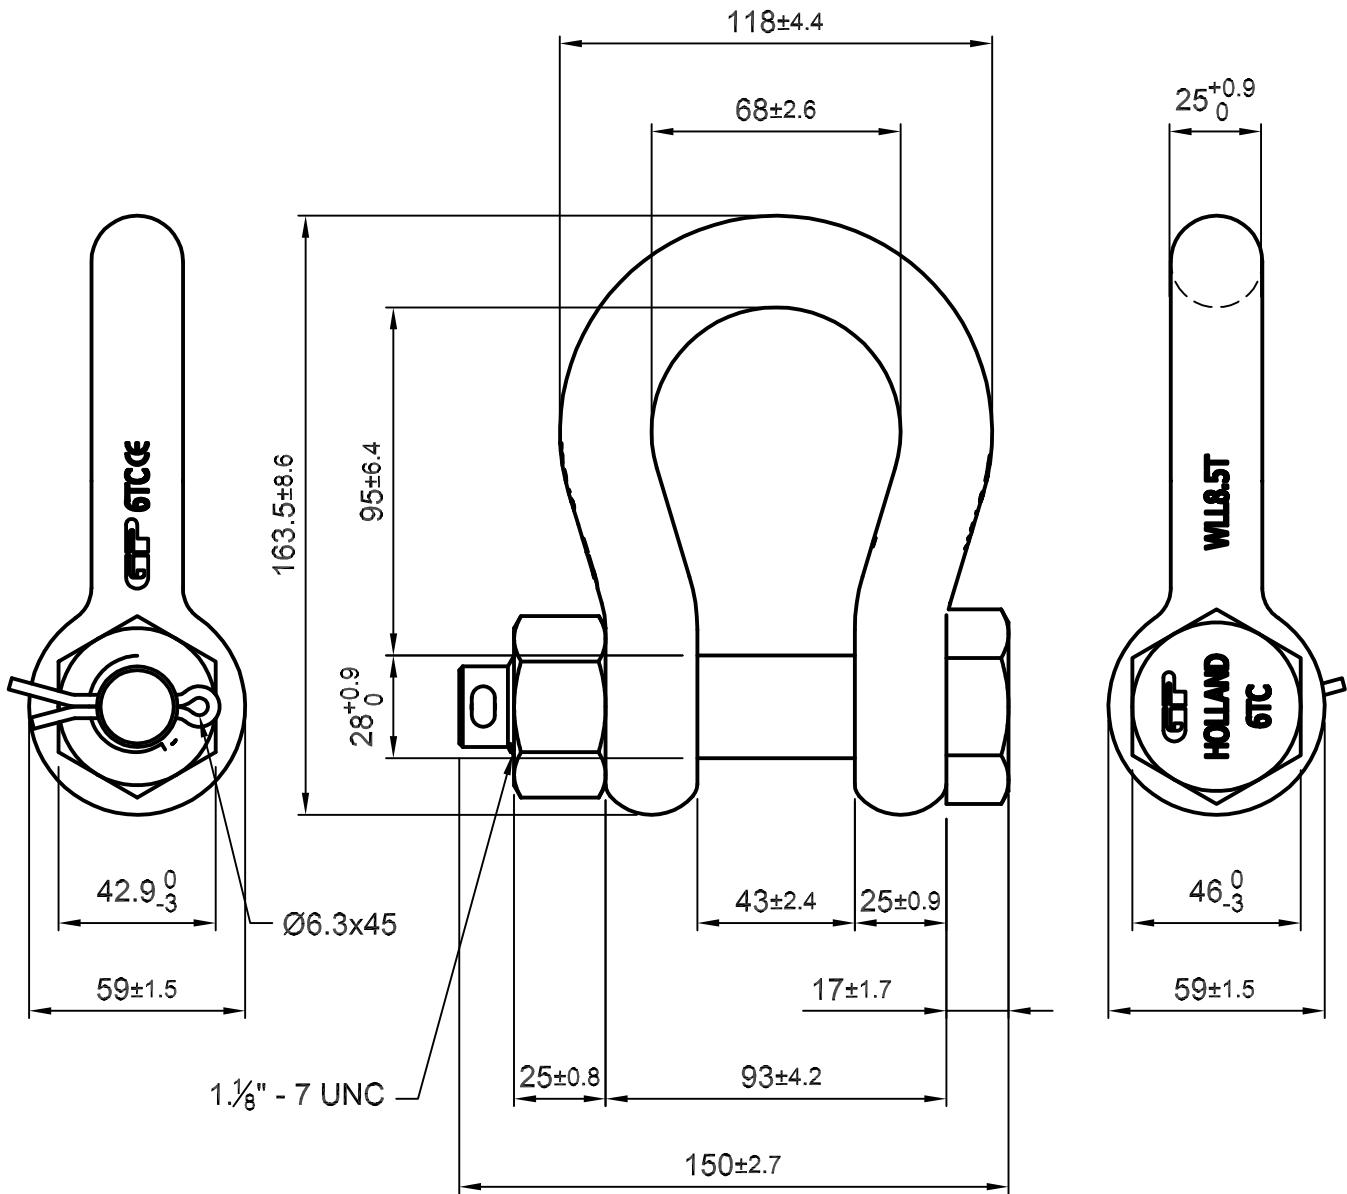

Green Pin® Standard Shackles

Group : G-4163

Part : GPGHMB25

WLL : 8.5 t

We reserve the right to make amendments on specifications in this drawing without prior notification.

Rev.	Description	Date	Drawn
0	First Issue	31-07-09	H.T.

Title **Green Pin® Standard Shackles
bow shackles with safety bolt**

Remark
G-4163
GPGHMB25

P.O. Box 57, 3360 AB Sliedrecht
(The Netherlands)
Industrieweg 6, 3361 HJ Sliedrecht
Tel. 0184-413300 Fax. 0184-413101

Format	A4	
Scale	1:2	
Drawing number	5008	Rev.
		0