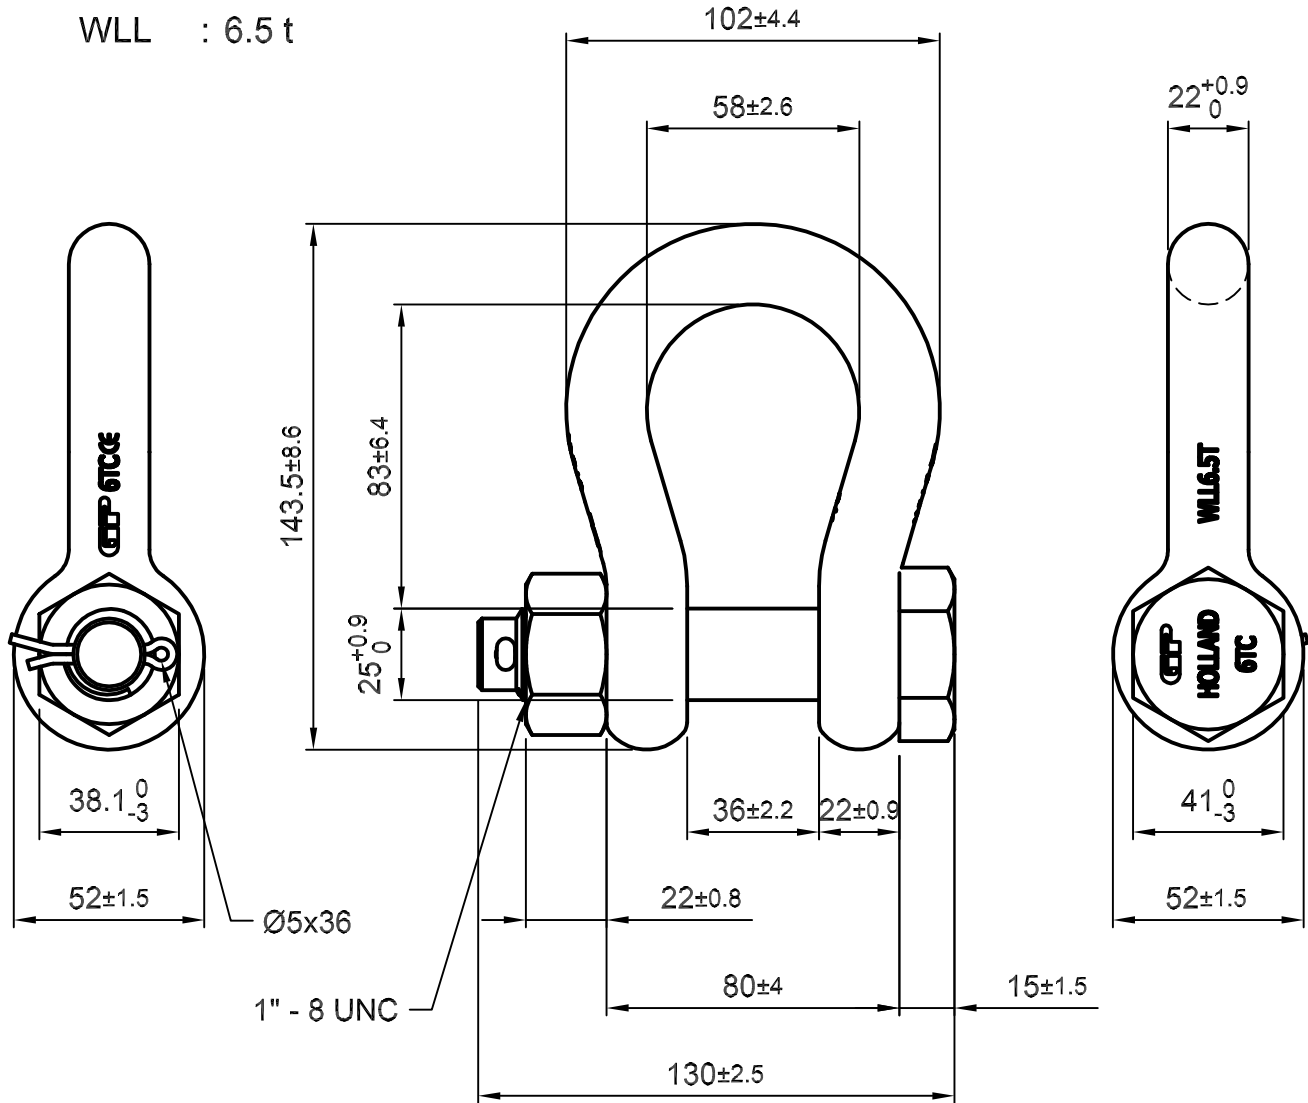

Green Pin® Standard Shackles

Group : G-4163

Part : GPGHMB22

WLL : 6.5 t

We reserve the right to make amendments on specifications in this drawing without prior notification.

Rev.	Description	Date	Drawn
0	First Issue	31-07-09	H.T.

Title **Green Pin® Standard Shackles
bow shackles with safety bolt**

Remark
G-4163
GPGHMB22

P.O. Box 57, 3360 AB Sliedrecht
(The Netherlands)
Industrieweg 6, 3361 HJ Sliedrecht
Tel. 0184-413300 Fax. 0184-413101

Format	A4	
Scale	1:2	
Drawing number	5007	Rev.
		0