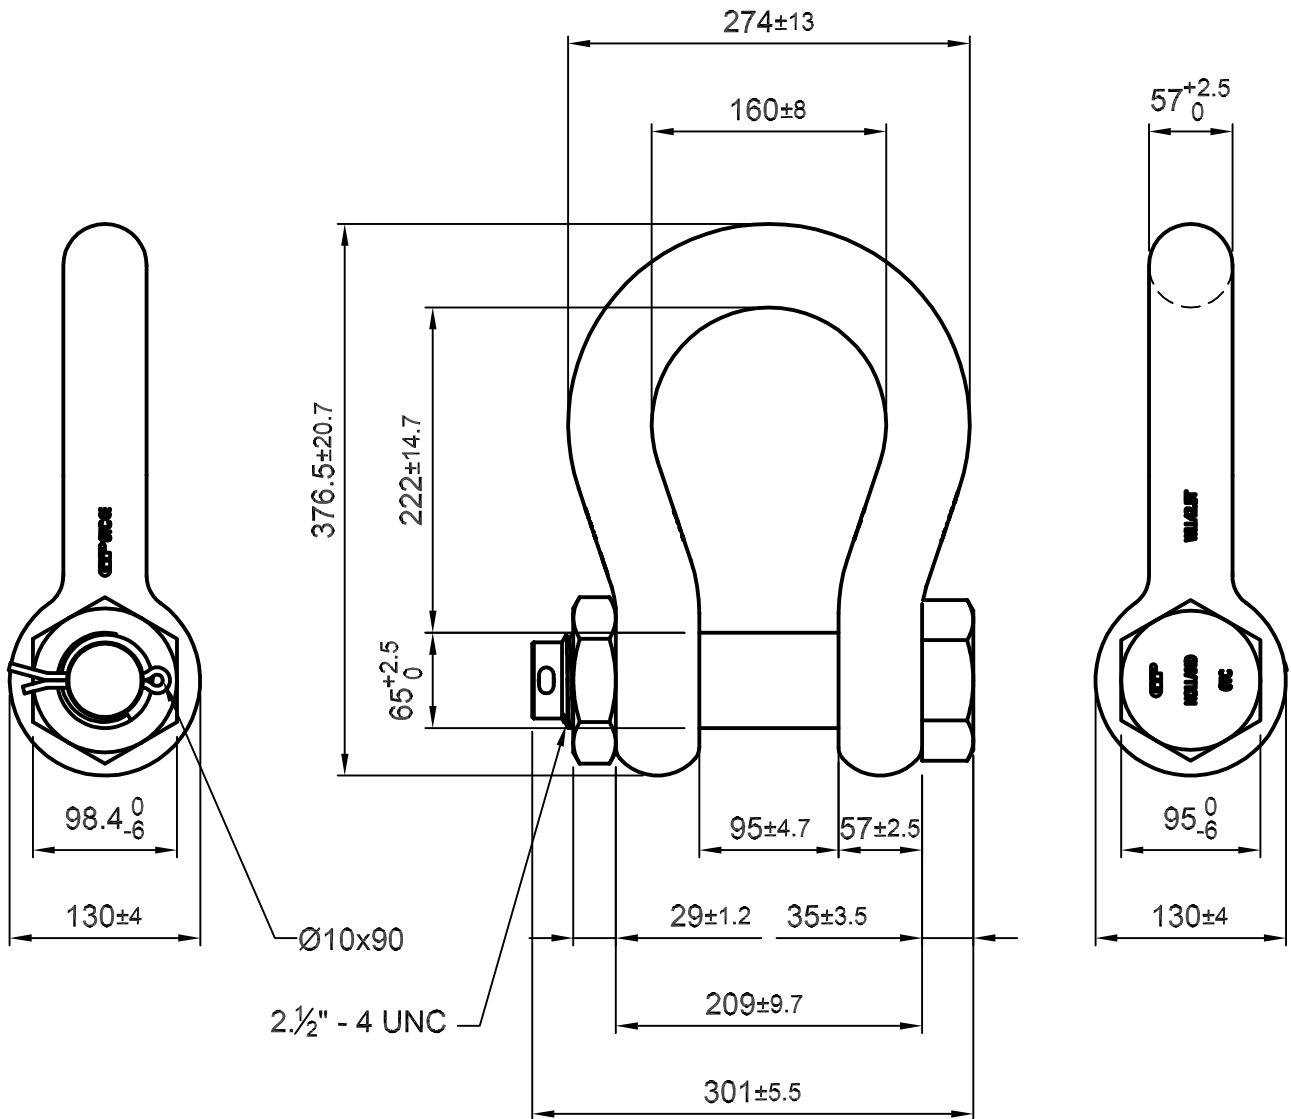

Green Pin® Standard Shackles

Group : G-4163

Part : GPGHMB57

WLL : 42.5 t

We reserve the right to make amendments on specifications in this drawing without prior notification.

Rev.	Description	Date	Drawn
0	First Issue	31-07-09	H.T.

P.O. Box 57, 3360 AB Sliedrecht
(The Netherlands)
Industrieweg 6, 3361 HJ Sliedrecht
Tel. 0184-413300 Fax. 0184-413101

Title **Green Pin® Standard Shackles
bow shackles with safety bolt**

Remark
G-4163
GPGHMB57

Format	A4	
Scale	1:5	
Drawing number	5015	Rev.
		0