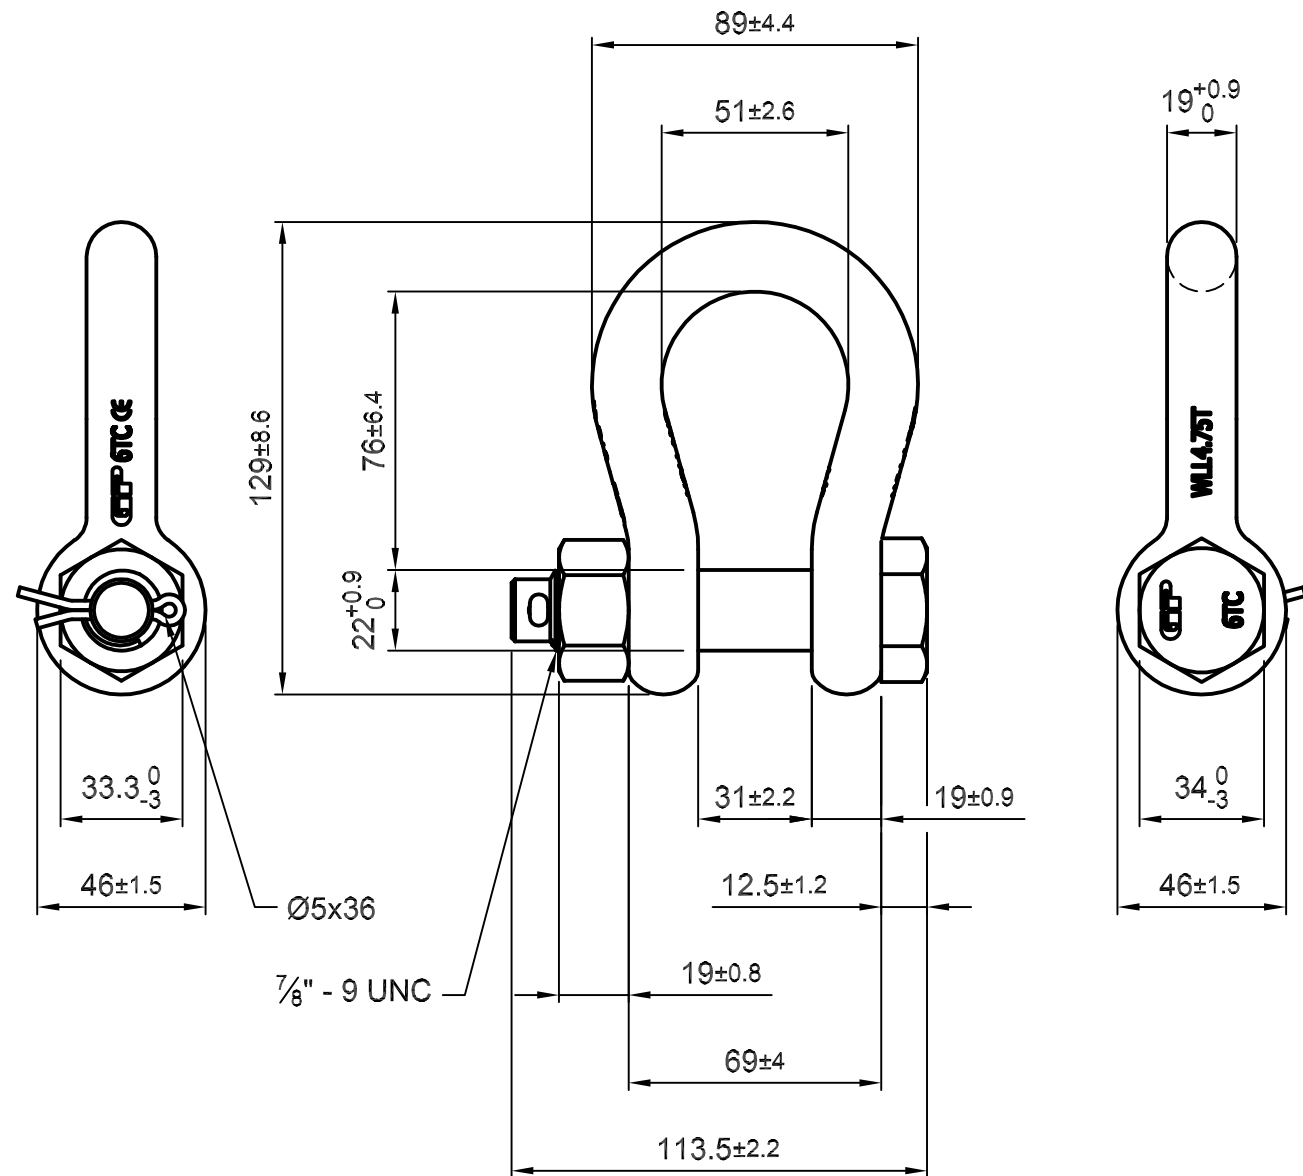

Green Pin® Standard Shackles

Group : G-4163

Part : GPGHMB19

WLL : 4.75 t

A

A

B

B

C

C

D

D

E

E

We reserve the right to make amendments on specifications in this drawing without prior notification.

Rev.	Description	Date	Drawn
0	First Issue	31-07-09	H.T.

VAN BEEST

P.O. Box 57, 3360 AB Sliedrecht
(The Netherlands)
Industrieweg 6, 3381 HJ Sliedrecht
Tel. 0184-413300 Fax. 0184-413101

Copyright by Van Beest B.V. moreover this document is the property of Van Beest B.V. This document or any part of it may neither be made known, copied or multiplied, nor used for any purpose other than that for which it is specifically furnished, without the prior written consent of Van Beest B.V.

Title **Green Pin® Standard Shackles
bow shackles with safety bolt**

Remark
G-4163
GPGHMB19

Format	A4		
Scale	1:2		
Drawing number	5006	Rev.	0

1

2

3

4

F

F