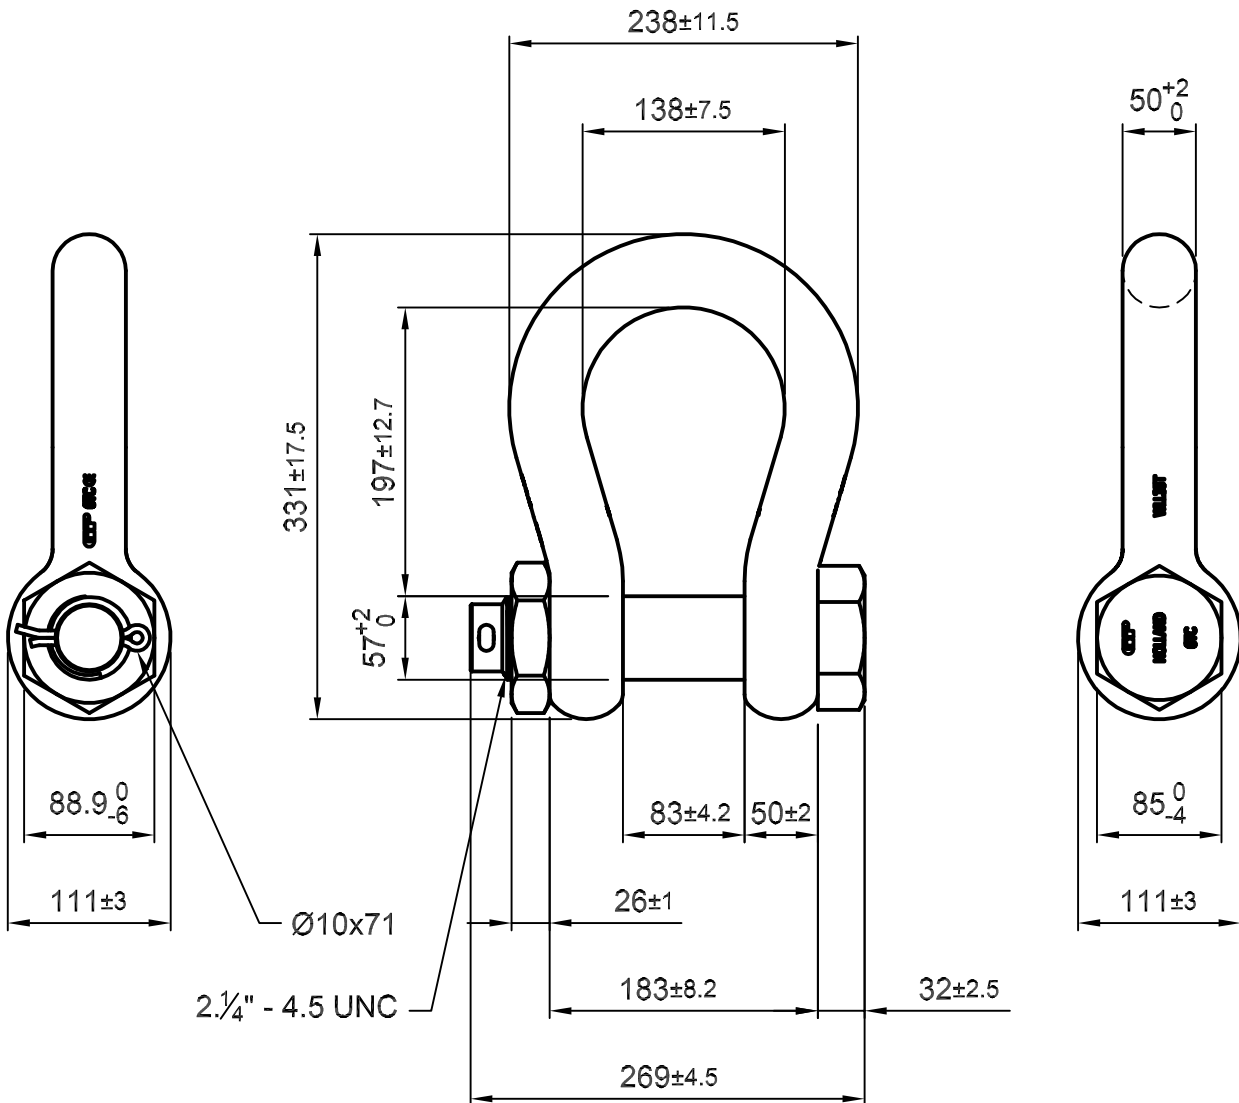

Green Pin® Standard Shackles

Group : G-4163

Part : GPGHMB50

WLL : 35 t

A

A

B

B

C

C

D

D

E

E

F

F

We reserve the right to make amendments on specifications in this drawing without prior notification.

Rev.	Description	Date	Drawn
0	First Issue	31-07-09	H.T.

VAN BEEST

P.O. Box 57, 3360 AB Sliedrecht
(The Netherlands)
Industrieweg 6, 3361 HJ Sliedrecht
Tel. 0184-413300 Fax. 0184-413101

Copyright by Van Beest B.V. moreover this document is the property of Van Beest B.V. This document or any part of it may neither be made known, copied or multiplied, nor used for any purpose other than that for which it is specifically furnished, without the prior written consent of Van Beest B.V.

Title **Green Pin® Standard Shackles
bow shackles with safety bolt**

Remark
G-4163
GPGHMB50

Format	A4		
Scale	1:5		
Drawing number	5014	Rev.	0

1

2

3

4