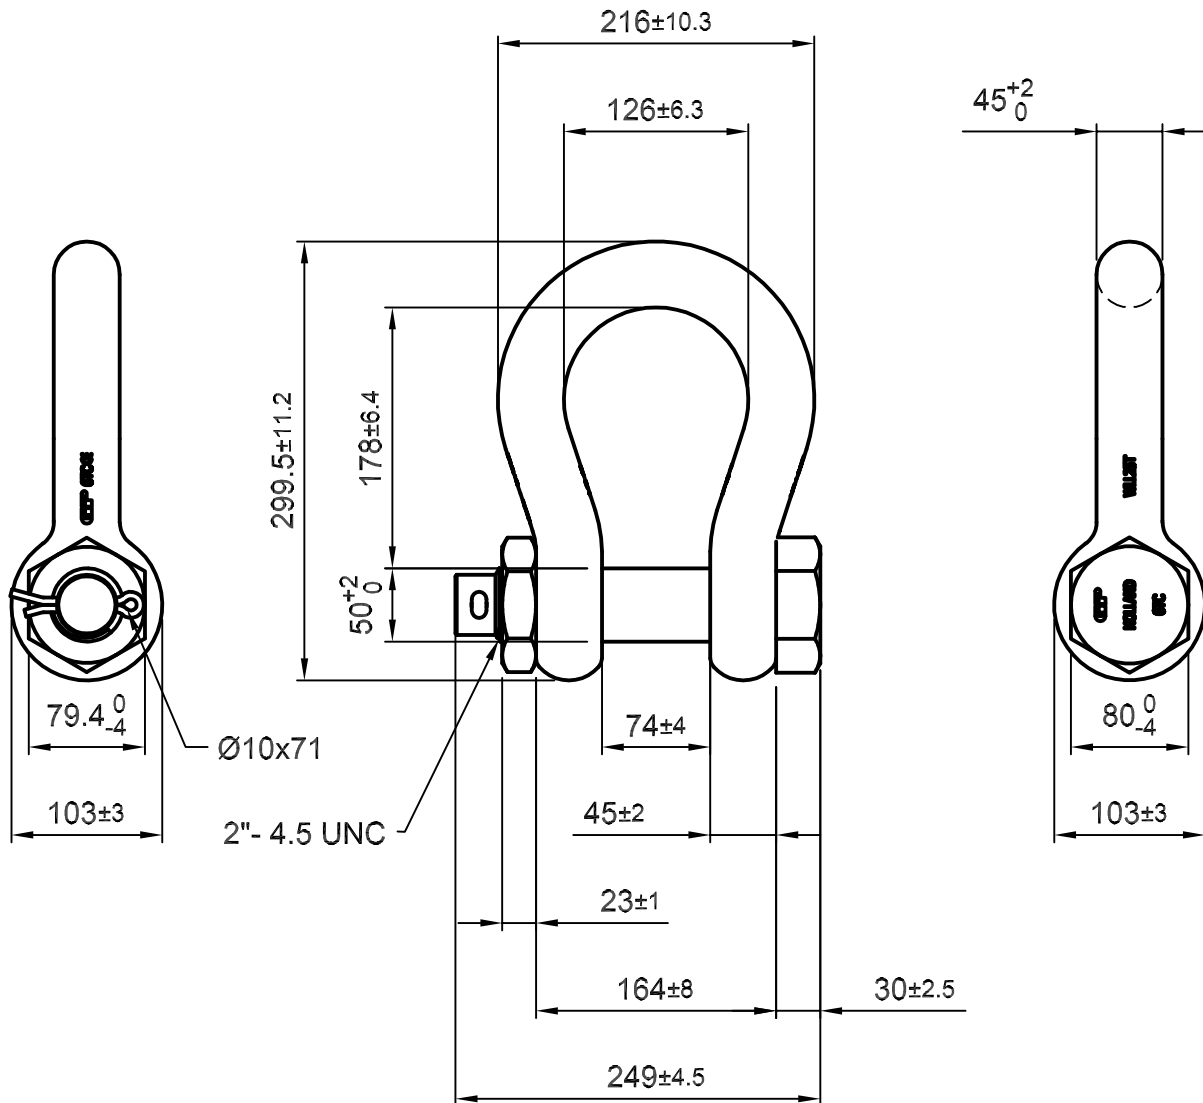

Green Pin® Standard Shackles

Group : G-4163

Part : GPGHMB45

WLL : 25 t

We reserve the right to make amendments on specifications in this drawing without prior notification.

P.O. Box 57, 3360 AB Sliedrecht
(The Netherlands)
Industrieweg 6, 3361 HJ Sliedrecht
Tel. 0184-413300 Fax. 0184-413101

Title **Green Pin® Standard Shackles
bow shackles with safety bolt**

Remark
G-4163
GPGHMB45

Format	A4		
Scale	1:5		
Drawing number	5013	Rev.	0