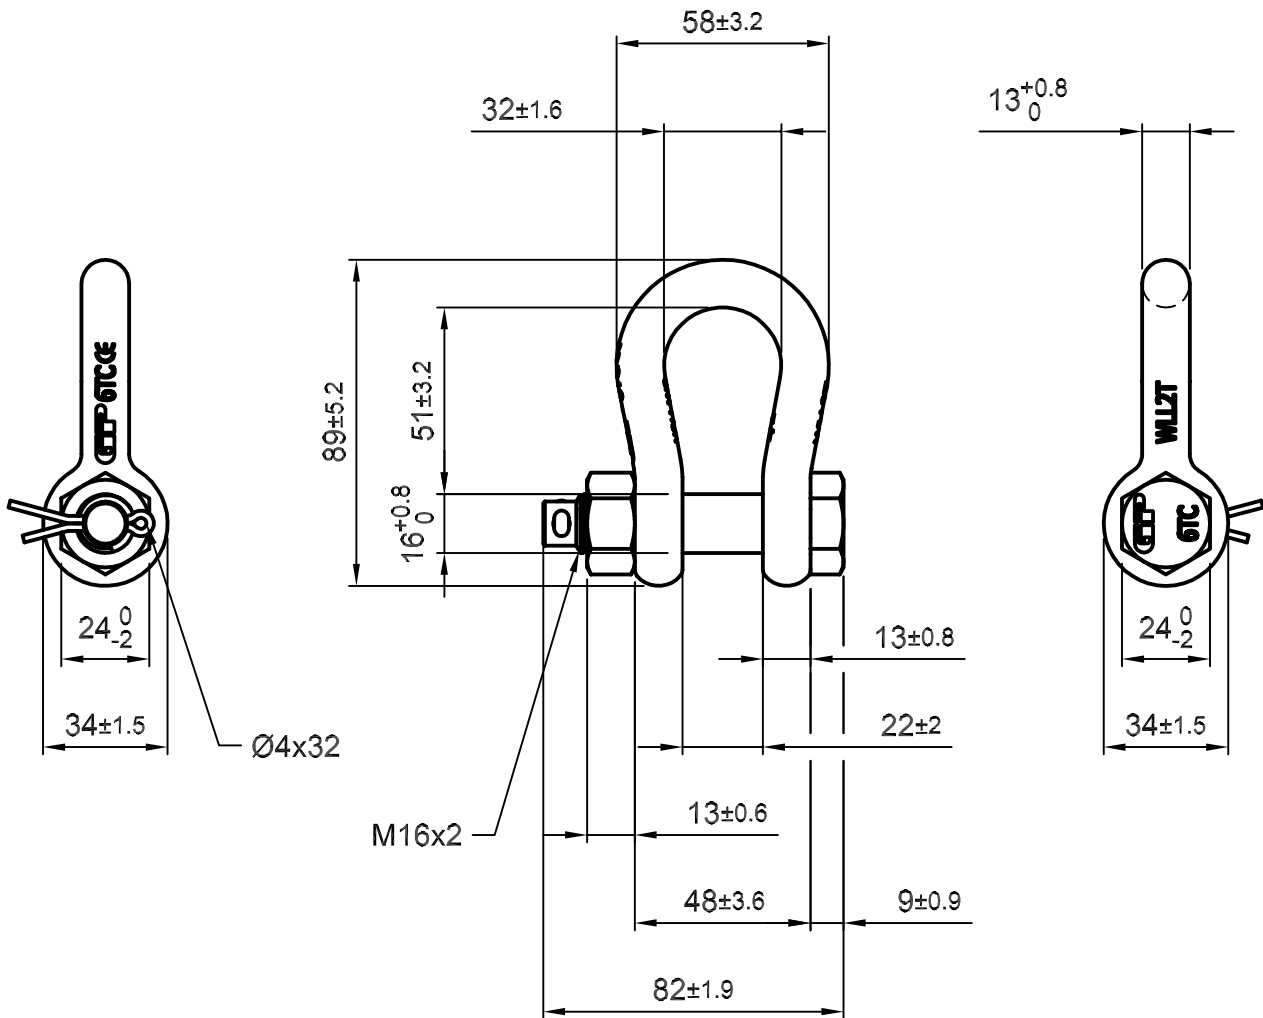

Green Pin® Standard Shackles

Group : G-4163

Part : GPGHMB13

WLL : 2 t

We reserve the right to make amendments on specifications in this drawing without prior notification.

P.O. Box 57, 3360 AB Sliedrecht
(The Netherlands)
Industrieweg 6, 3361 HJ Sliedrecht
Tel. 0184-413300 Fax. 0184-413101

Title **Green Pin® Standard Shackles
bow shackles with safety bolt**

Remark
G-4163
GPGHMB13

Format	A4	
Scale	1:2	
Drawing number	5004	Rev. 0