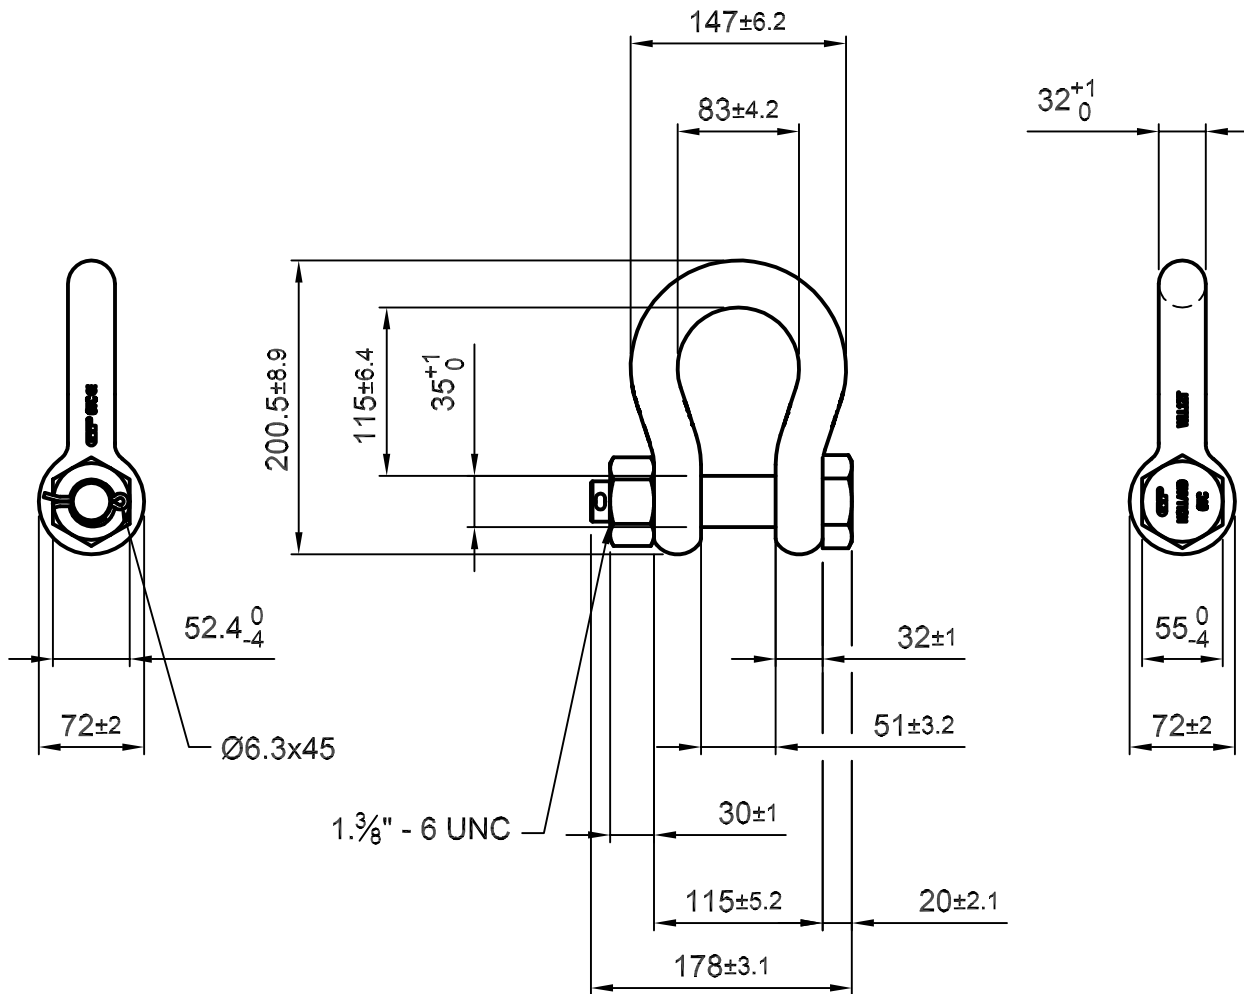

Green Pin® Standard Shackles

Group : G-4163

Part : GPGHMB32

WLL : 12 t

We reserve the right to make amendments on specifications in this drawing without prior notification.

Rev.	Description	Date	Drawn
0	First Issue	31-07-09	H.T.

Title **Green Pin® Standard Shackles
bow shackles with safety bolt**

Remark
G-4163
GPGHMB32

Format	A4	
Scale	1:5	
Drawing number	5010	Rev. 0