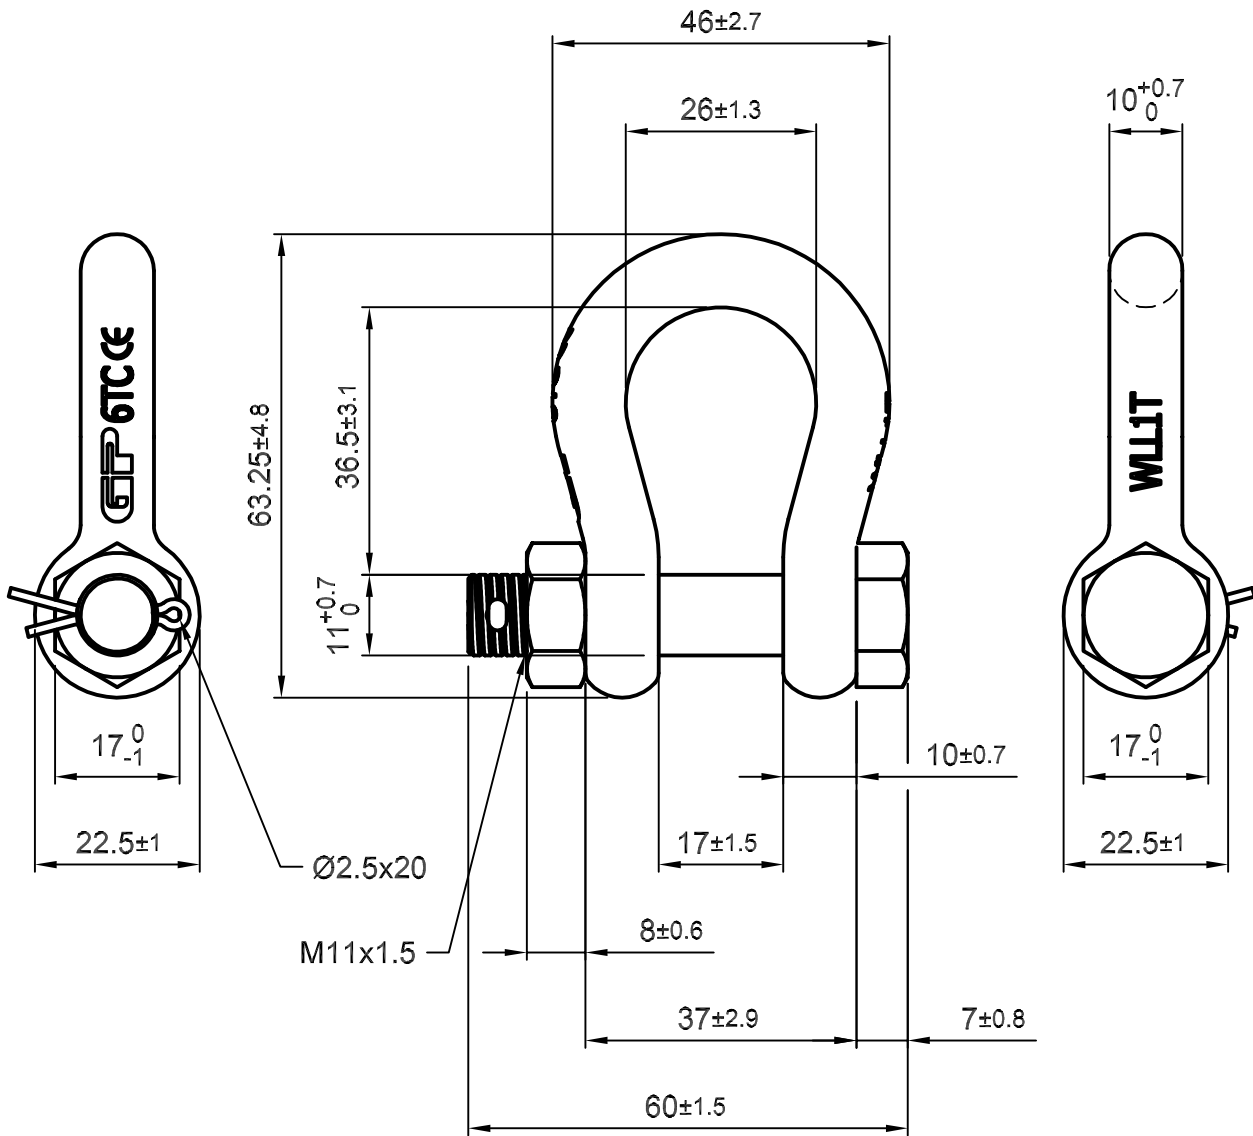

Green Pin® Standard Shackles

Group : G-4163

Part : GPGHMB10

WLL : 1 t

We reserve the right to make amendments on specifications in this drawing without prior notification.

P.O. Box 57, 3360 AB Sliedrecht
(The Netherlands)
Industrieweg 6, 3361 HJ Sliedrecht
Tel. 0184-413300 Fax. 0184-413101

Title **Green Pin® Standard Shackles
bow shackles with safety bolt**

Remark
G-4163
GPGHMB10

Format	A4	
Scale	1:1	
Drawing number	5002	Rev.
		0