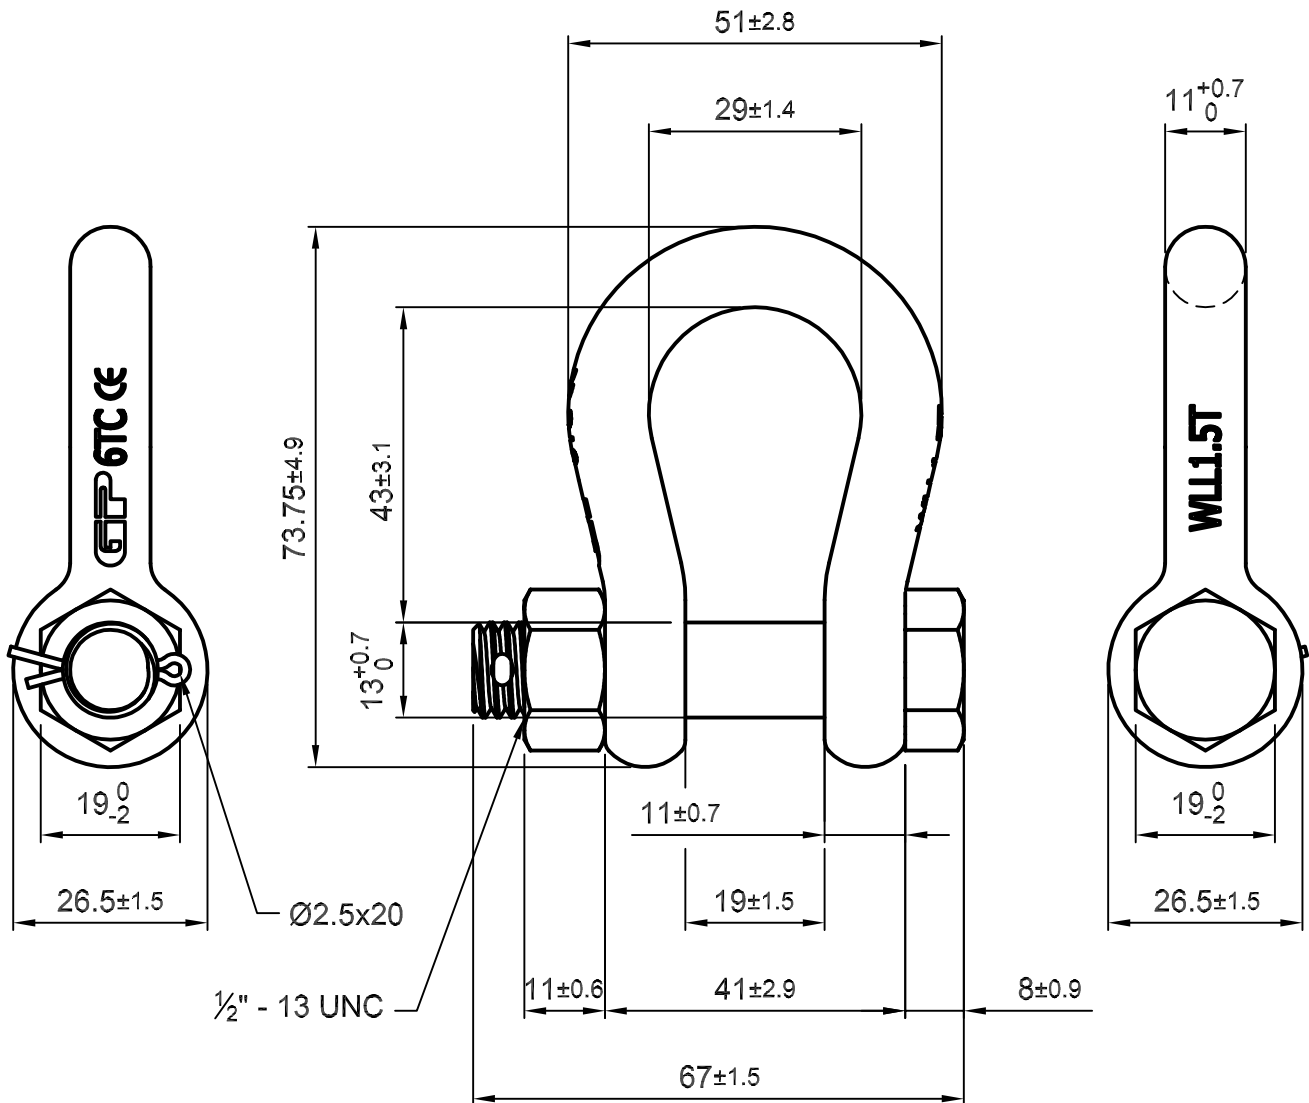

Green Pin® Standard Shackles

Group : G-4163

Part : GPGHMB11

WLL : 1.5 t

We reserve the right to make amendments on specifications in this drawing without prior notification.

P.O. Box 57, 3360 AB Sliedrecht
(The Netherlands)
Industrieweg 6, 3361 HJ Sliedrecht
Tel. 0184-413300 Fax. 0184-413101

Title **Green Pin® Standard Shackles
bow shackles with safety bolt**

Remark
G-4163
GPGHMB11

Format	A4	
Scale	1:1	
Drawing number	5003	Rev.
		0