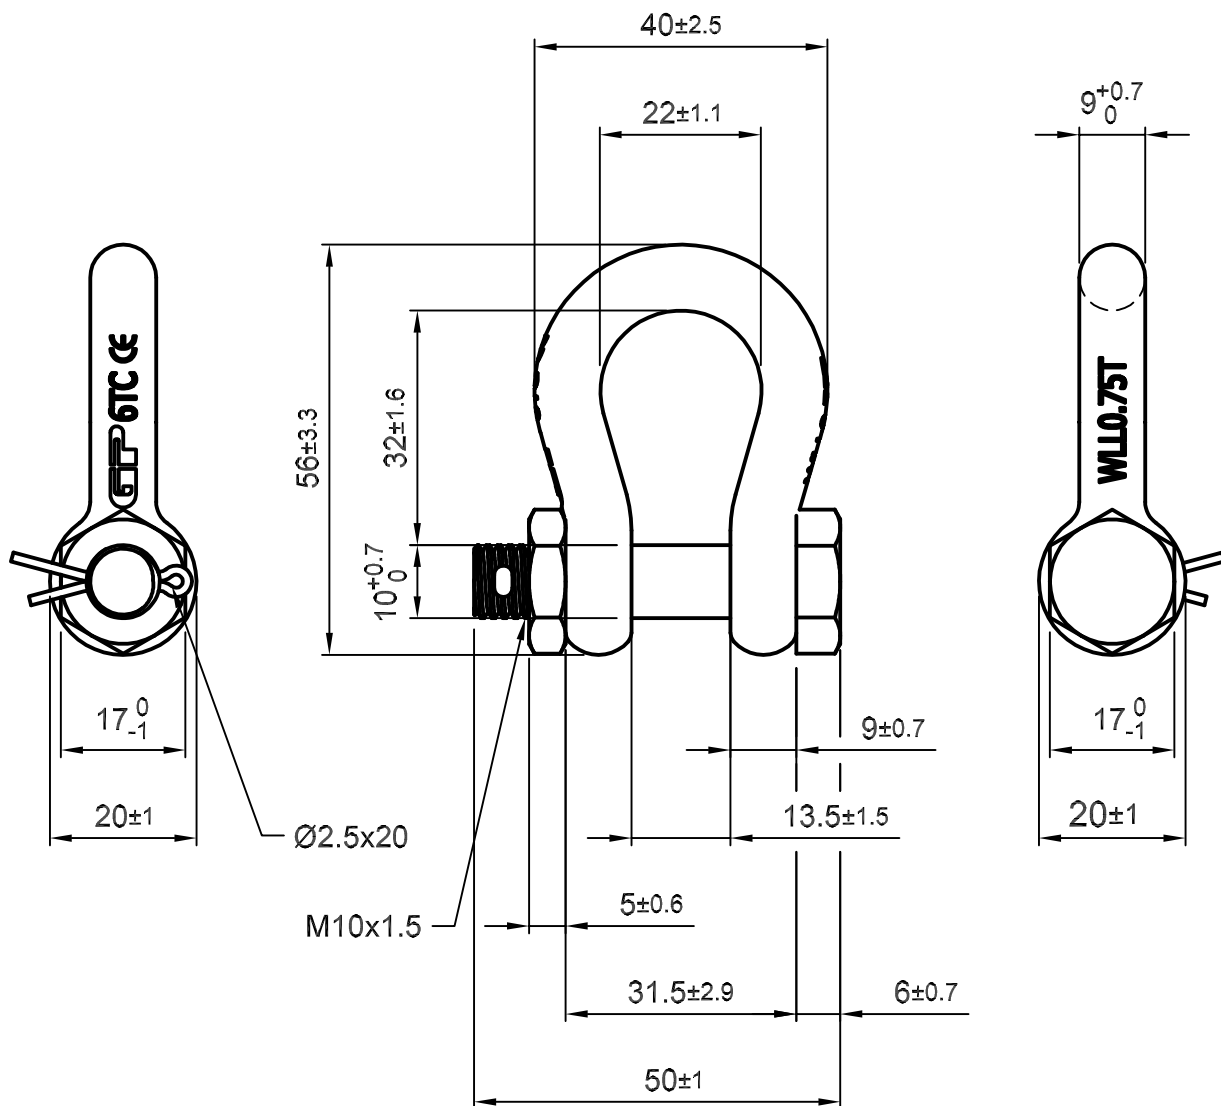

Green Pin® Standard Shackles

Group : G-4163

Part : GPGHMB08

WLL : 0.75 t

We reserve the right to make amendments on specifications in this drawing without prior notification.

P.O. Box 57, 3360 AB Sliedrecht
(The Netherlands)
Industrieweg 6, 3381 HJ Sliedrecht
Tel. 0184-413300 Fax. 0184-413101

Title **Green Pin® Standard Shackles
bow shackles with safety bolt**

Remark
G-4163
GPGHMB08

Format	A4	
Scale	1:1	
Drawing number	5001	Rev.
		0