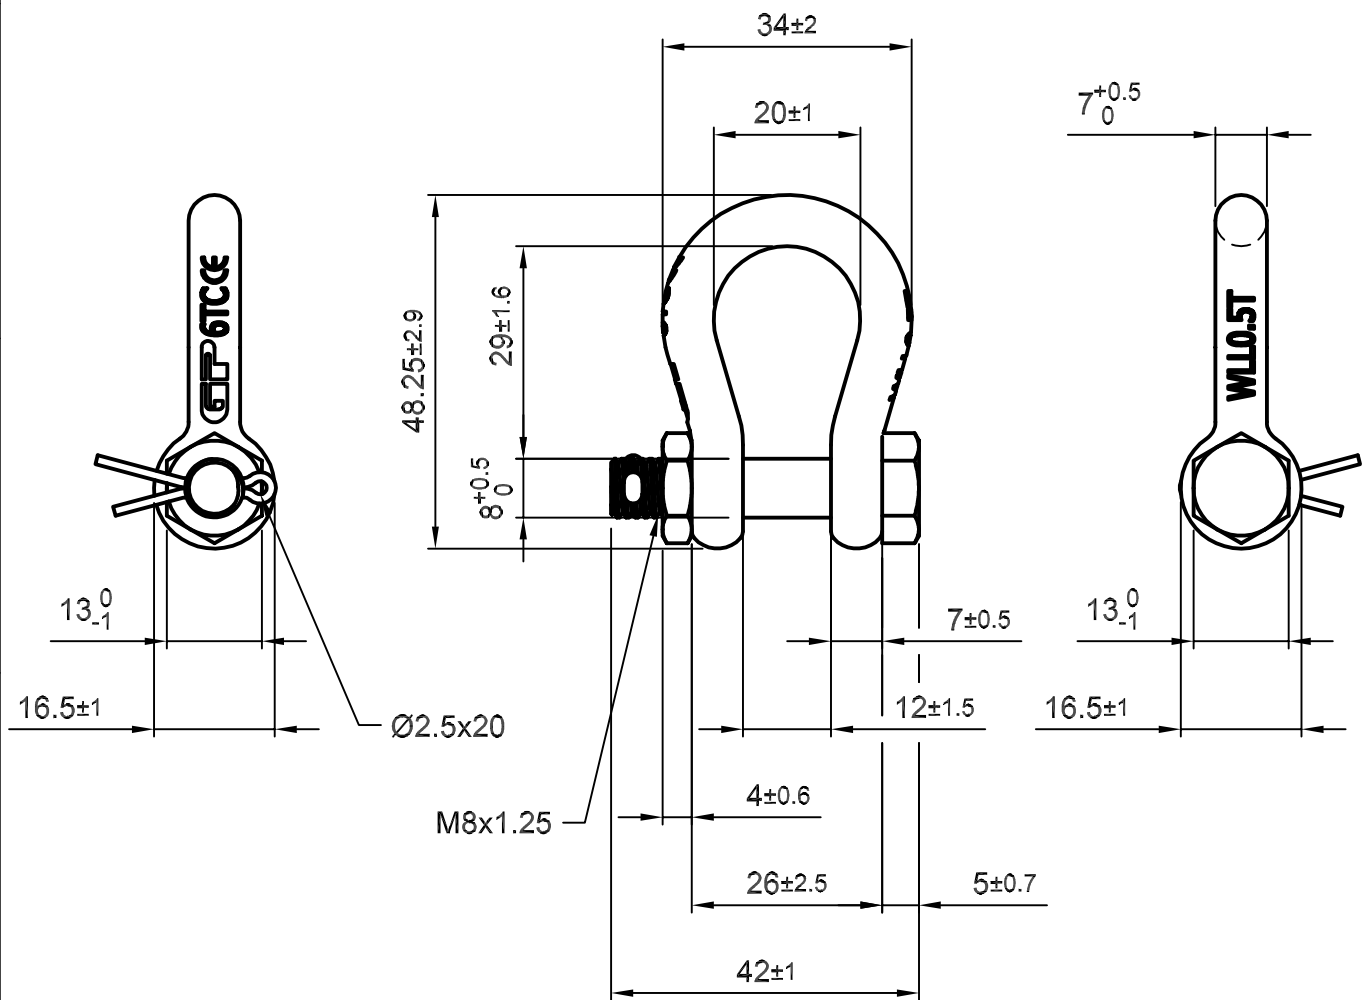

Green Pin® Standard Shackles

Group : G-4163

Part : GPGHMB06

WLL : 0.5 t

We reserve the right to make amendments on specifications in this drawing without prior notification.

Rev.	Description	Date	Drawn
0	First Issue	31-07-09	H.T.

Title **Green Pin® Standard Shackles
 bow shackles with safety bolt**

Remark
 G-4163
 GPGHMB06

Format	A4		
Scale	1:1		
Drawing number	5000	Rev.	0