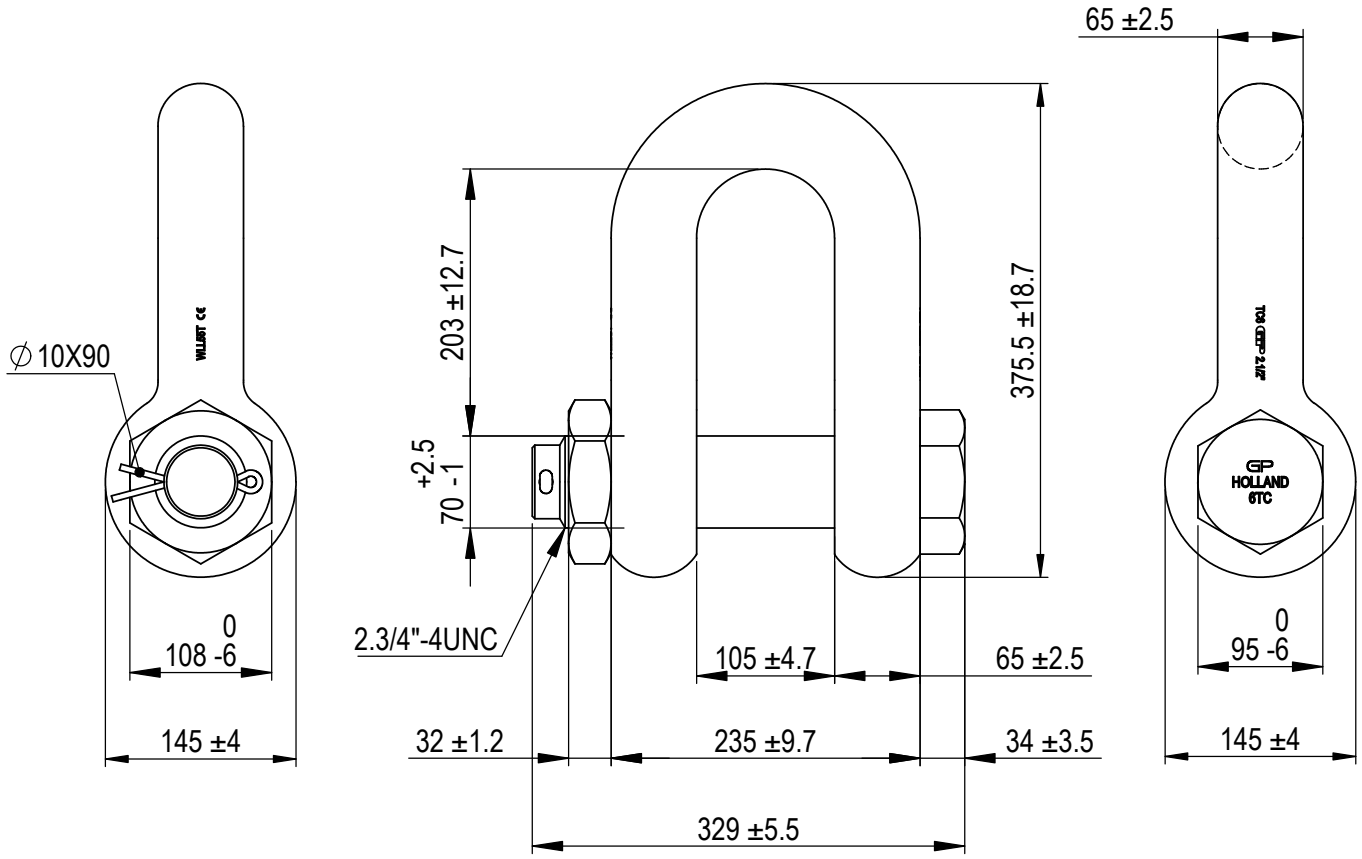

Green Pin® Dee Shackle BN  
 Group : G-4153  
 Part : GPGDMB65  
 WLL : 55t

We reserve the right to make amendments on specifications in this drawing without prior notification.

Rev.	Description	Date	Drawn
A	Drawing updated	2022-1-1	DL
0	First Issue	31-07-09	H.T.

P.O. Box 57, 3360 AB Sliedrecht (The Netherlands)  
 Industrieweg 6, 3361 HJ Sliedrecht  
 Tel. +31(0)184-413300 www.greenpin.com

Format	A4		
Scale	1:5.75		
Drawing number			
5037			
Rev.		A	

Title	Green Pin® Dee Shackle BN Standard dee shackle with safety bolt	Remark	G-4153 GPGDMB65
-------	--	--------	--------------------