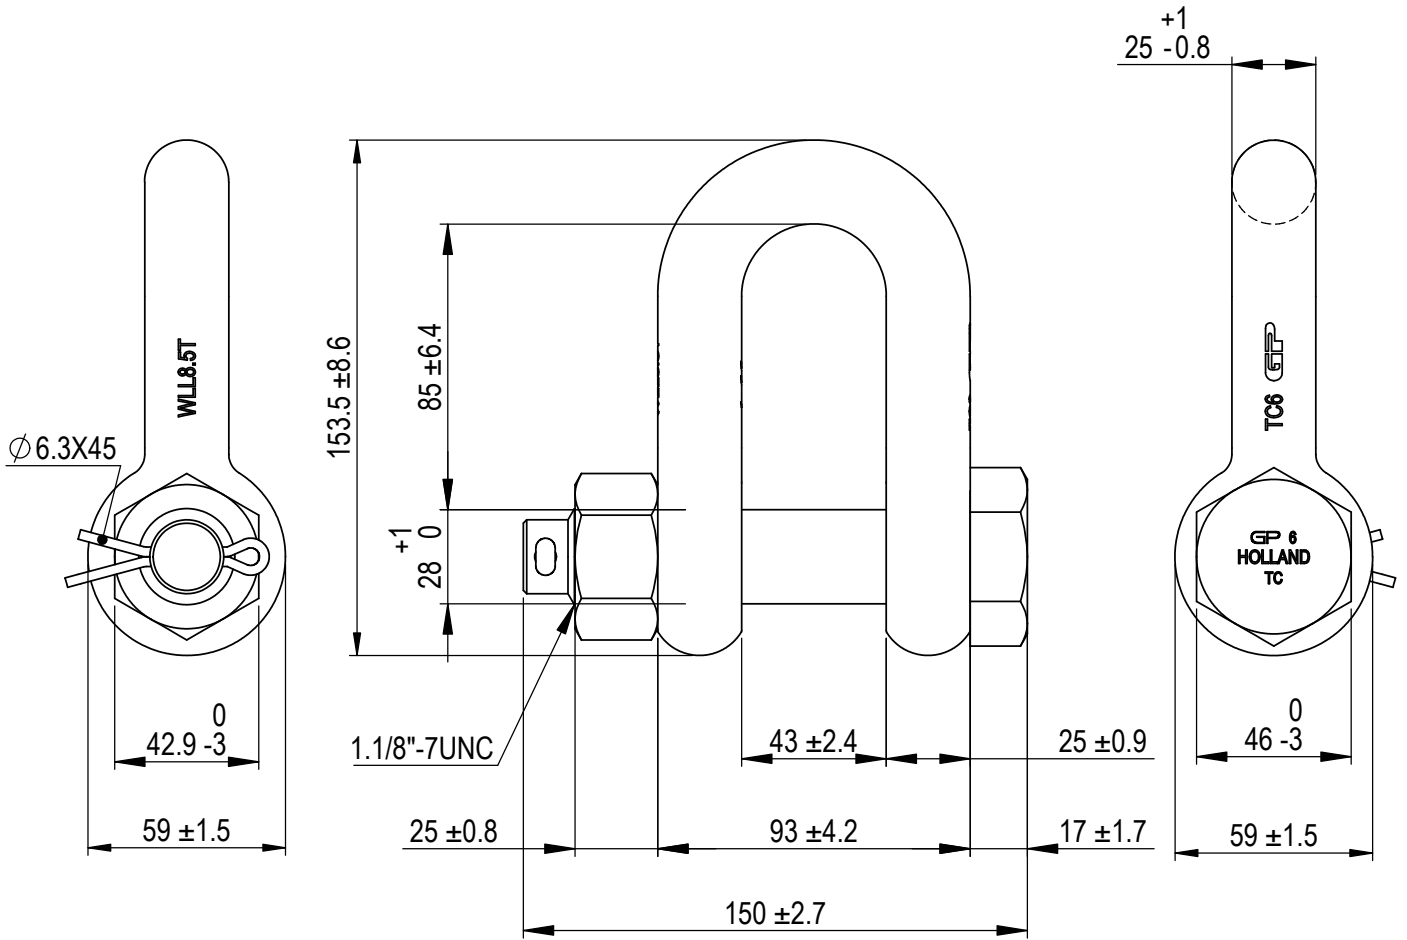

**Green Pin® Dee Shackle BN**

Group : G-4153

Part : GPGDMB25

WLL : 8.5t

We reserve the right to make amendments on specifications in this drawing without prior notification.

Rev.	Description	Date	Drawn
A	Drawing updated	2022-1-1	DL
0	First Issue	31-07-09	H.T.

**Green Pin®**

P.O. Box 57, 3360 AB Sliedrecht (The Netherlands)  
Industrieweg 6, 3361 HJ Sliedrecht  
Tel. +31(0)184-413300 www.greenpin.com

Format	A4		
Scale	1:2.25		
Drawing number			
5029			
Rev.		A	

Title	Green Pin® Dee Shackle BN Standard dee shackle with safety bolt	Remark	G-4153 GPGDMB25
-------	--	--------	--------------------