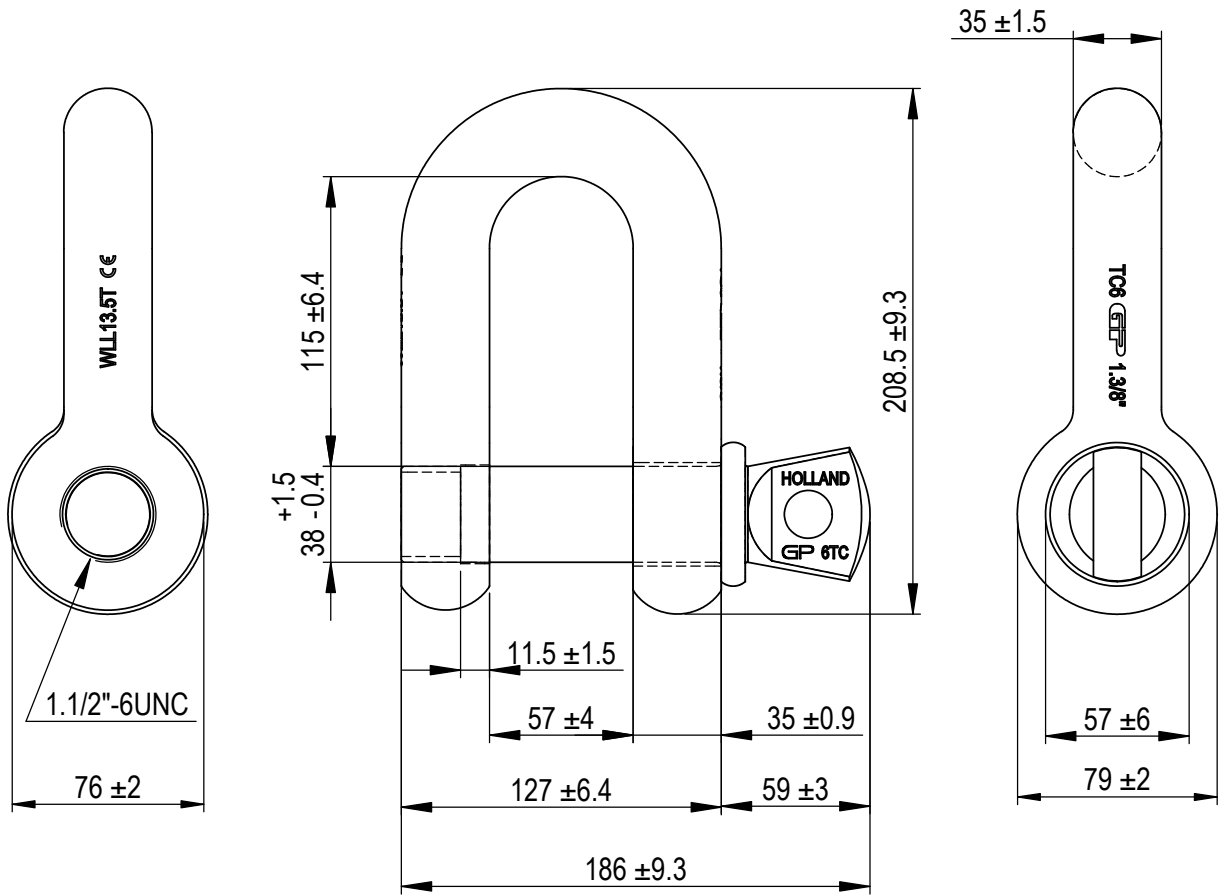

Green Pin® Dee Shackle SC
 Group : G-4151
 Part : GPGDBB35
 WLL : 13.5t

We reserve the right to make amendments on specifications in this drawing without prior notification.

Rev.	Description	Date	Drawn
B	Drawing updated	2022-1-1	DL
A	Chamber in eye	13-10-11	H.T.
0	First Issue	31-07-09	H.T.

P.O. Box 57, 3360 AB Sliedrecht (The Netherlands)
 Industrieweg 6, 3361 HJ Sliedrecht
 Tel. +31(0)184-413300 www.greenpin.com

Format	A4		
Scale	1:3		
Drawing number			
5087			
Rev.		B	

Title **Green Pin® Dee Shackle SC**
 Standard dee shackle with screw collar pin