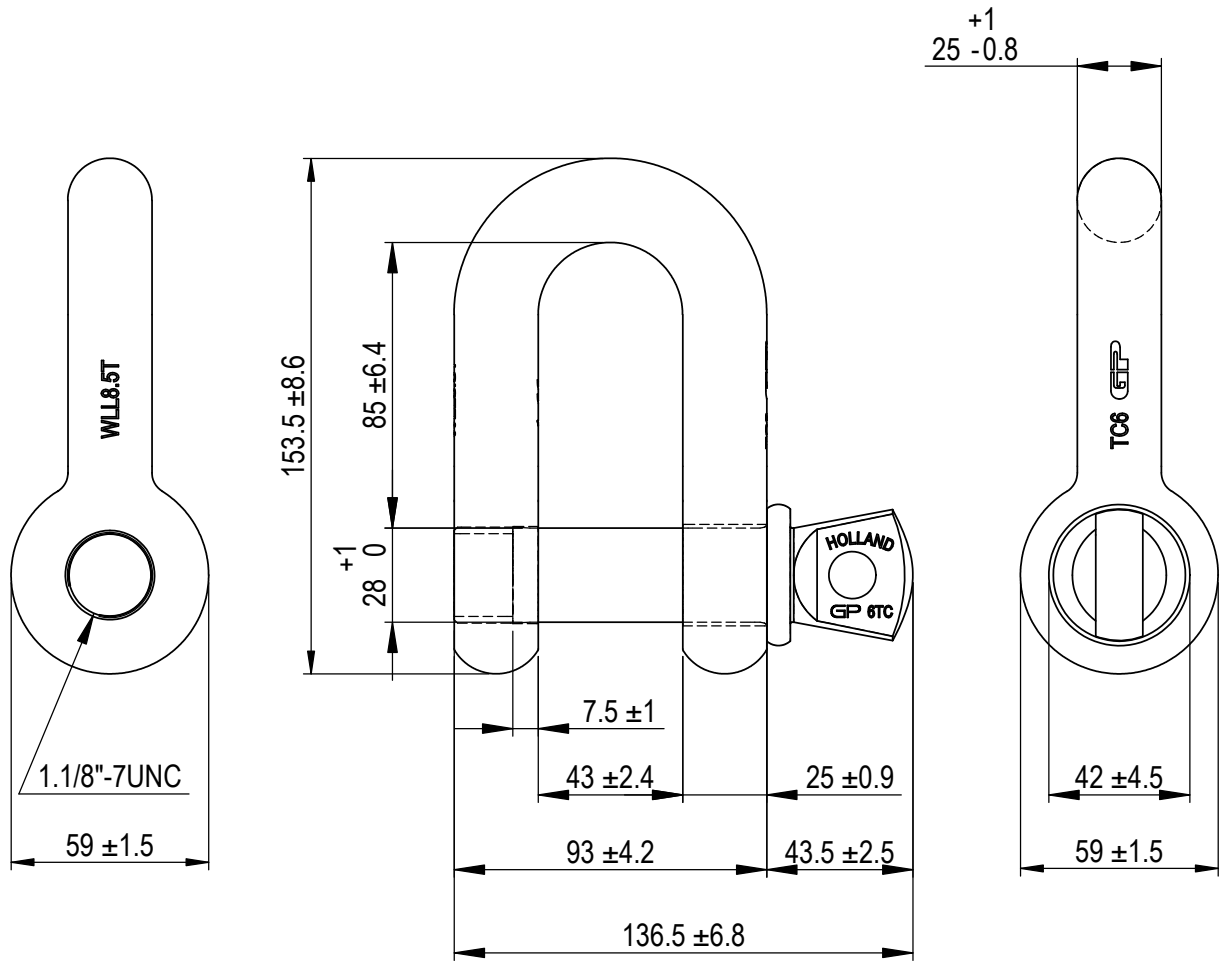

Green Pin® Dee Shackle SC
 Group : G-4151
 Part : GPGDBB25
 WLL : 8.5t

We reserve the right to make amendments on specifications in this drawing without prior notification.

Rev.	Description	Date	Drawn
B	Drawing updated	2022-1-1	DL
A	Chamber in eye	13-10-11	H.T.
0	First Issue	31-07-09	H.T.

P.O. Box 57, 3360 AB Sliedrecht (The Netherlands)
 Industrieweg 6, 3361 HJ Sliedrecht
 Tel. +31(0)184-413300 www.greenpin.com

Format	A4		
Scale	1:2.25		

Title Green Pin® Dee Shackle SC
 Standard dee shackle with screw collar pin

Remark
 G-4151
 GPGDBB25

Drawing number 5084
 Rev. B