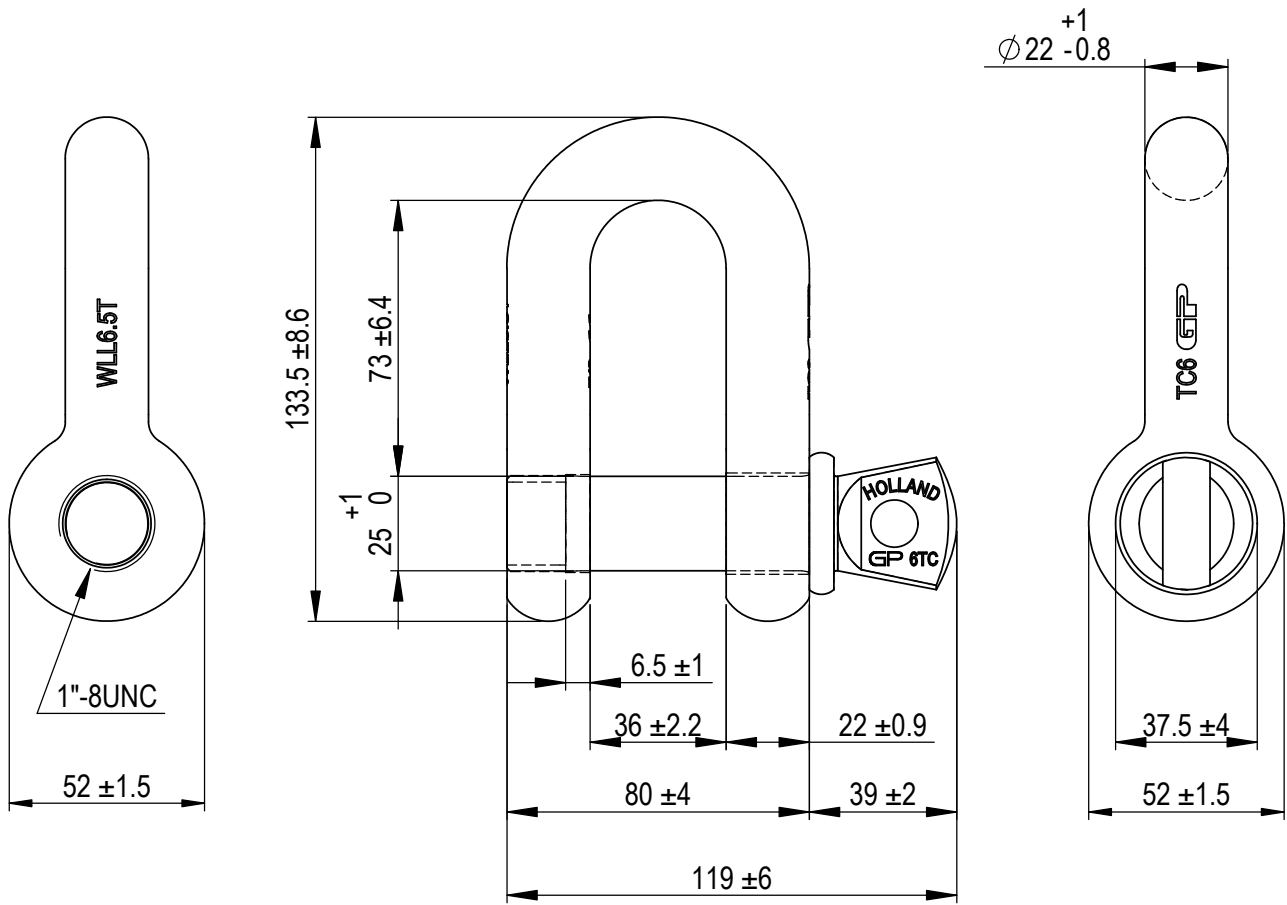

Green Pin® Dee Shackle SC

Group : G-4151

Part : GPGDBB22

WLL : 6.5t

We reserve the right to make amendments on specifications in this drawing without prior notification.

Rev.	Description	Date	Drawn
B	Drawing updated	2022-1-1	DL
A	Chamber in eye	13-10-11	H.T.
0	First Issue	31-07-09	H.T.

Green Pin®
 P.O. Box 57, 3360 AB Sliedrecht (The Netherlands)
 Industrieweg 6, 3361 HJ Sliedrecht
 Tel. +31(0)184-413300 www.greenpin.com

Title **Green Pin® Dee Shackle SC**
 Standard dee shackle with screw collar pin

Remark
 G-4151
 GPGDBB22

Format	A4	 
Scale	1:2	
Drawing number		Rev.
5083		B