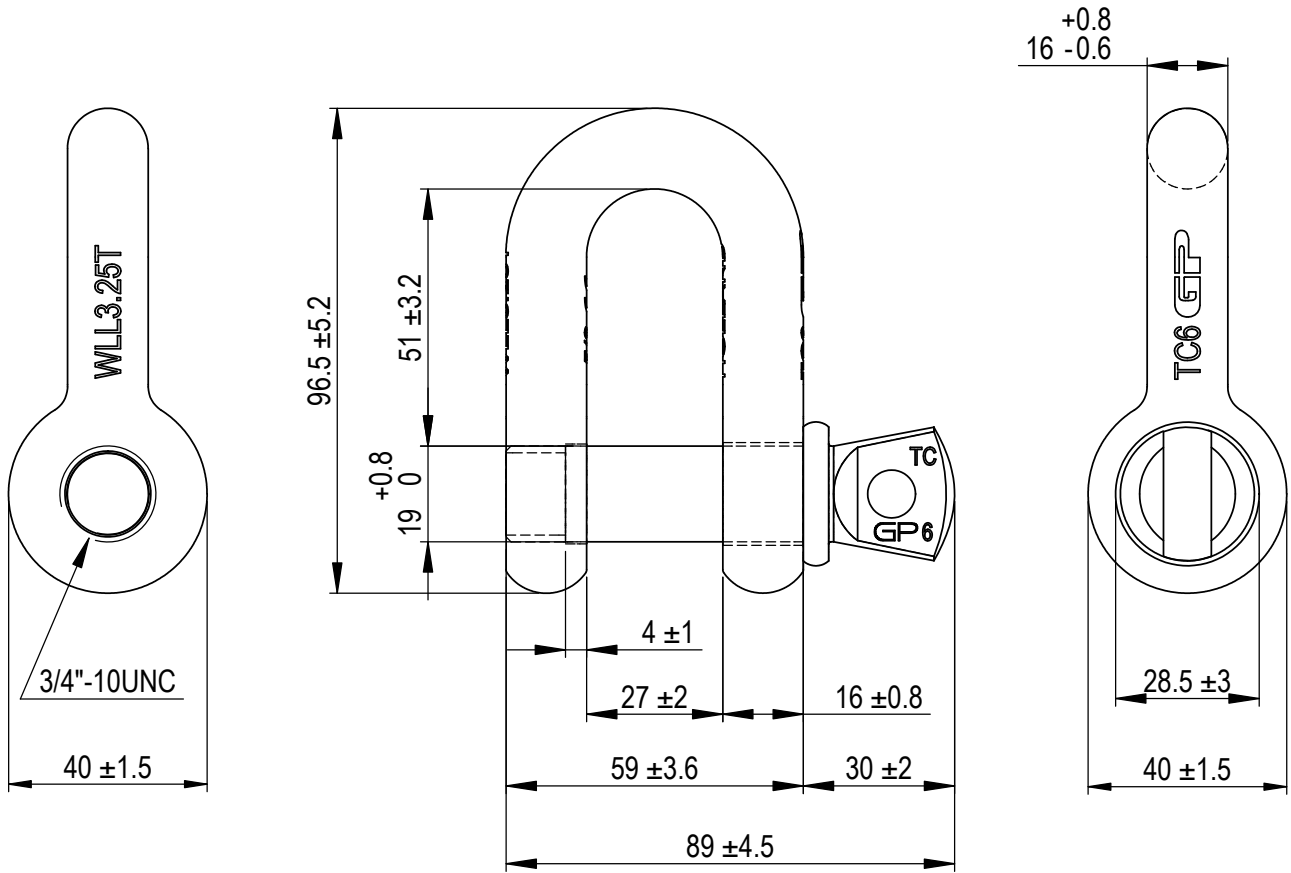

Green Pin® Dee Shackle SC
 Group : G-4151
 Part : GPGDBB16
 WLL : 3.25t

We reserve the right to make amendments on specifications in this drawing without prior notification.

Rev.	Description	Date	Drawn
B	Drawing updated	2022-1-1	DL
A	Chamber in eye	13-10-11	H.T.
0	First Issue	31-07-09	H.T.

Green Pin®
 P.O. Box 57, 3360 AB Sliedrecht (The Netherlands)
 Industrieweg 6, 3361 HJ Sliedrecht
 Tel. +31(0)184-413300 www.greenpin.com

Title **Green Pin® Dee Shackle SC**
 Standard dee shackle with screw collar pin

Remark
 G-4151
 GPGDBB16

Format	A4	
Scale	1:1.5	
Drawing number	5081	Rev.
		B