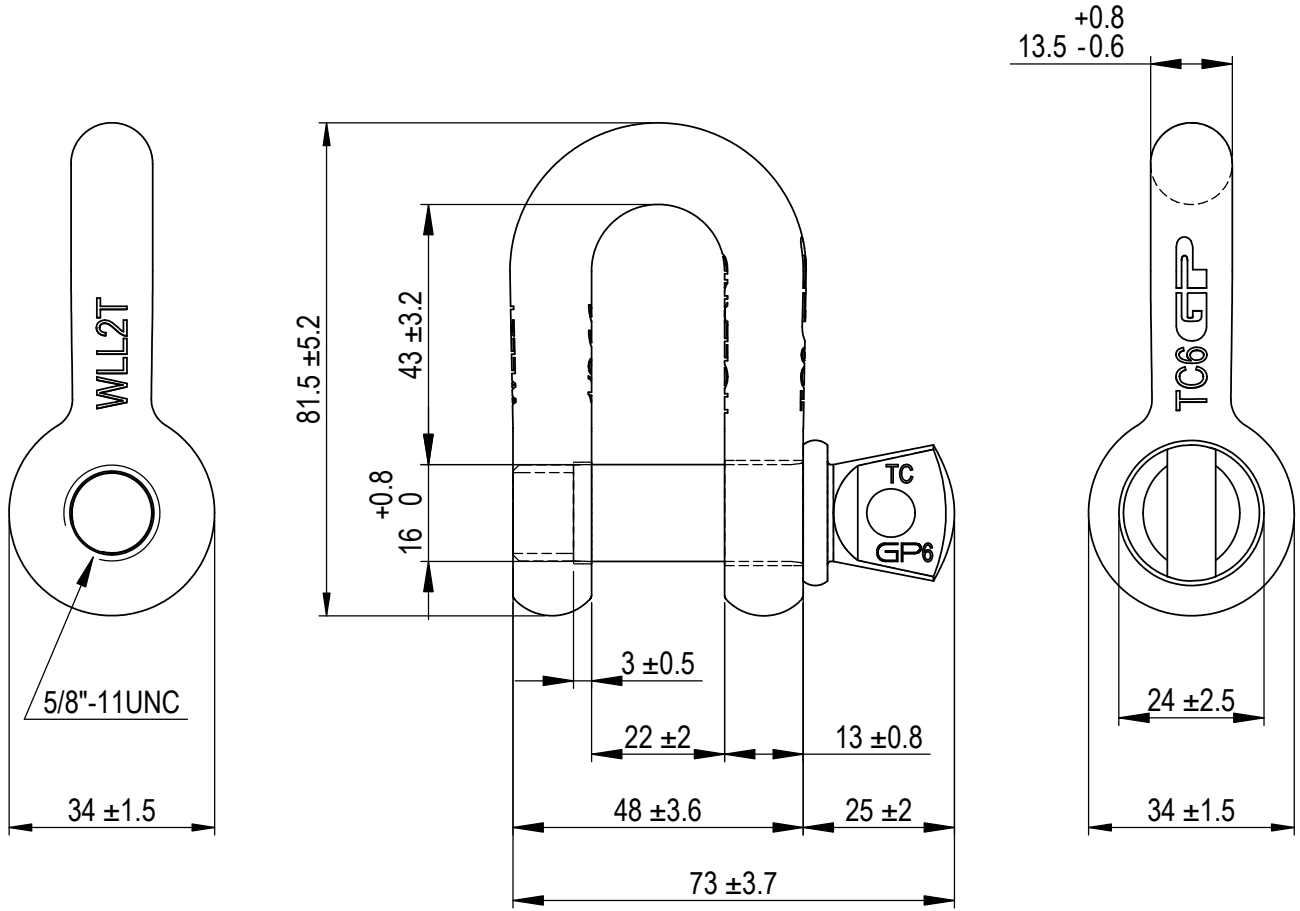

Green Pin® Dee Shackle SC
 Group : G-4151
 Part : GPGDBB13
 WLL : 2t

We reserve the right to make amendments on specifications in this drawing without prior notification.

Rev.	Description	Date	Drawn
B	Drawing updated	2022-1-1	DL
A	Chamber in eye	13-10-11	H.T.
0	First Issue	31-07-09	H.T.

P.O. Box 57, 3360 AB Sliedrecht (The Netherlands)
 Industrieweg 6, 3361 HJ Sliedrecht
 Tel. +31(0)184-413300 www.greenpin.com

Format	A4	
Scale	1:1.25	
Drawing number	5080	Rev.
		B

Title **Green Pin® Dee Shackle SC**
 Standard dee shackle with screw collar pin