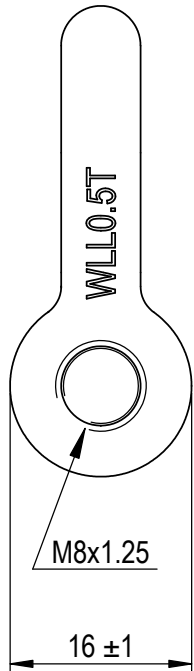

Green Pin® Dee Shackle SC

Group : G-4151

Part : GPGDBB06

WLL : 0.5t

We reserve the right to make amendments on specifications in this drawing without prior notification.

Rev.	Description	Date	Drawn
A	Drawing updated	2022-1-1	DL
0	First Issue	31-07-09	H.T.

P.O. Box 57, 3360 AB Sliedrecht (The Netherlands)
Industrieweg 6, 3361 HJ Sliedrecht
Tel. +31(0)184-413300 www.greenpin.com

Format	A4		
Scale	1.5:1		
Drawing number		Rev.	
5076		A	

Title **Green Pin® Dee Shackle SC**
Standard dee shackle with screw collar pin