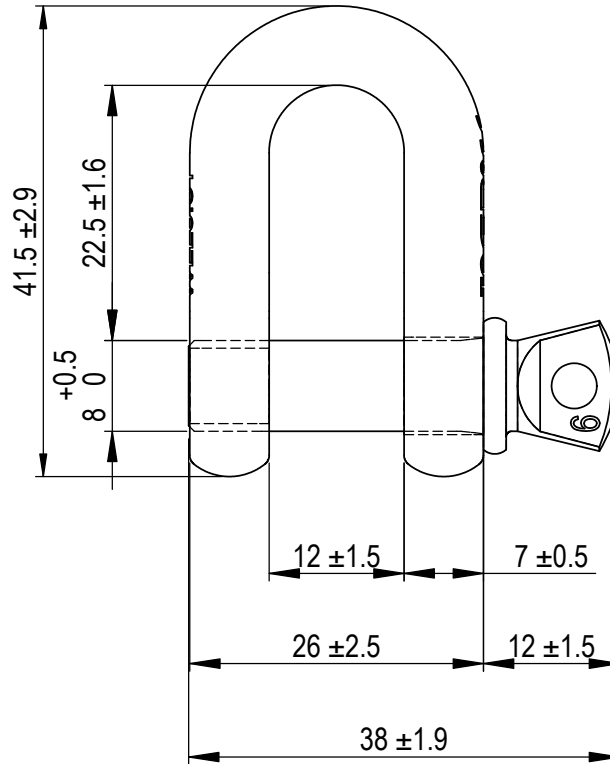

Green Pin® Dee Shackle SC

Group : G-4151

Part : GPGDBB06

WLL : 0.5t

We reserve the right to make amendments on specifications in this drawing without prior notification.

Rev.	Description	Date	Drawn
A	Drawing updated	2022-1-1	DL
0	First Issue	31-07-09	H.T.

P.O. Box 57, 3360 AB Sliedrecht (The Netherlands)
Industrieweg 6, 3361 HJ Sliedrecht
Tel. +31(0)184-413300 www.greenpin.com

Format	A4		
Scale	1.5:1		
Drawing number		Rev.	
5076		A	

Title **Green Pin® Dee Shackle SC**
Standard dee shackle with screw collar pin