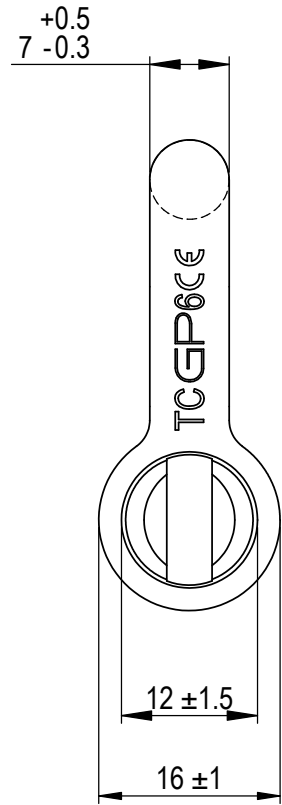

Green Pin® Dee Shackle SC

Group : G-4151

Part : GPGDBB06

WLL : 0.5t

We reserve the right to make amendments on specifications in this drawing without prior notification.

Rev.	Description	Date	Drawn
A	Drawing updated	2022-1-1	DL
0	First Issue	31-07-09	H.T.

P.O. Box 57, 3360 AB Sliedrecht (The Netherlands)
Industrieweg 6, 3361 HJ Sliedrecht
Tel. +31(0)184-413300 www.greenpin.com

Format	A4		
Scale	1.5:1		
Drawing number		Rev.	
5076		A	

Title **Green Pin® Dee Shackle SC**
Standard dee shackle with screw collar pin