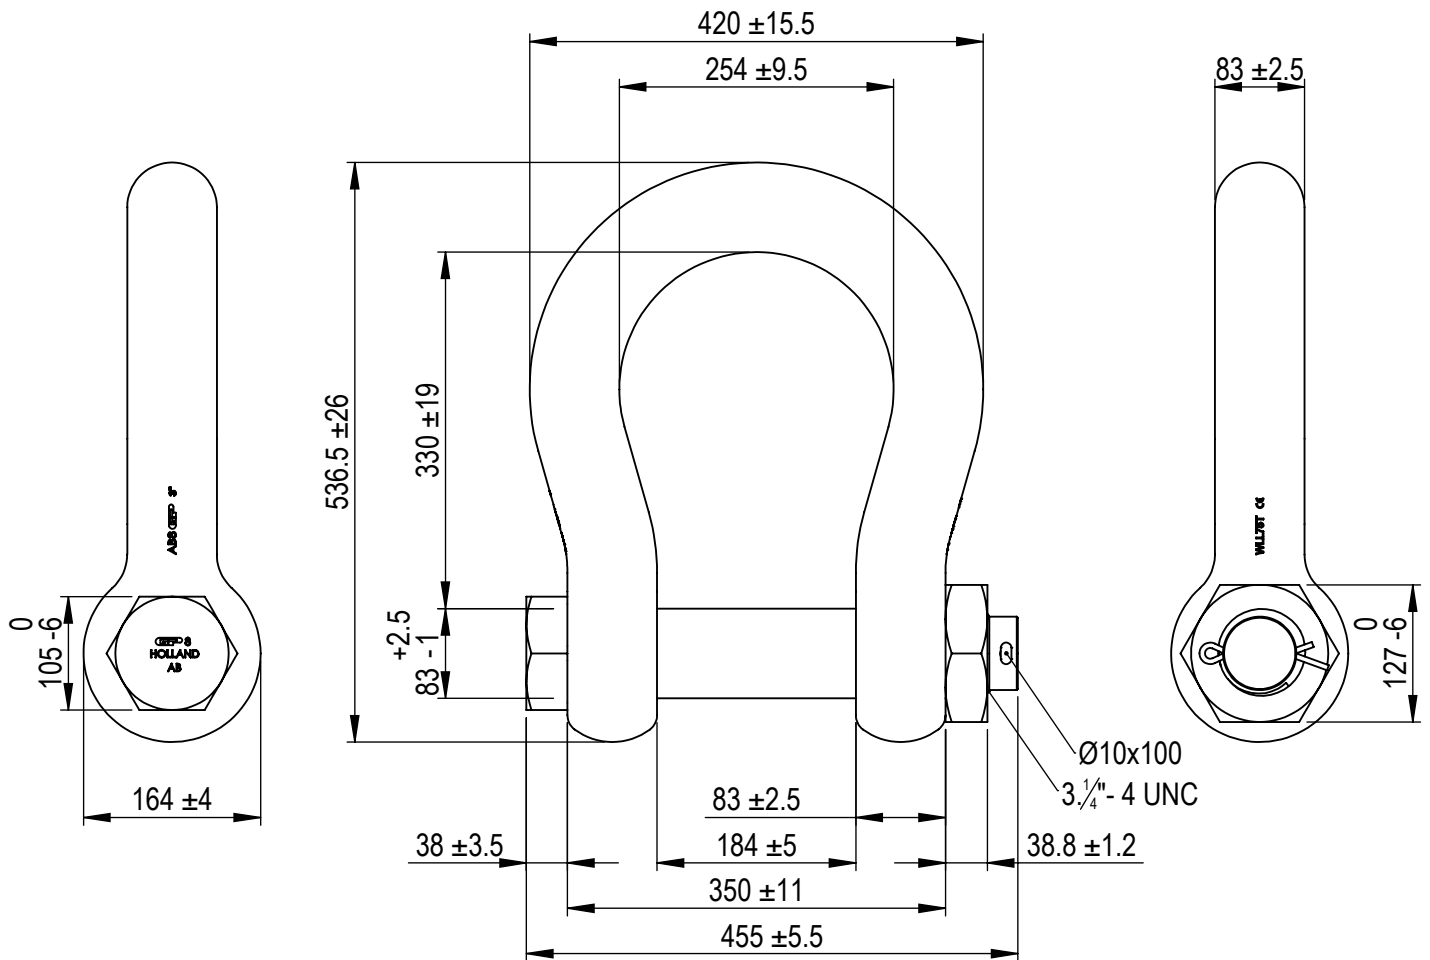

Green Pin BigMouth[®] Shackles
 Group : G-4263
 Part : ASGHMB83
 WLL : 75 t

We reserve the right to make amendments on specifications in this drawing without prior notification.

Rev.	Description	Date	Drawn
0	First Issue	15-8-2018	RB

Title **Green Pin BigMouth[®] Shackles, bow shackles with safety bolt**

Remark
 G-4263
 ASGHMB83

Format	A4		
Scale	1:7		
Drawing number	6859	Rev.	0

1

2

3

4