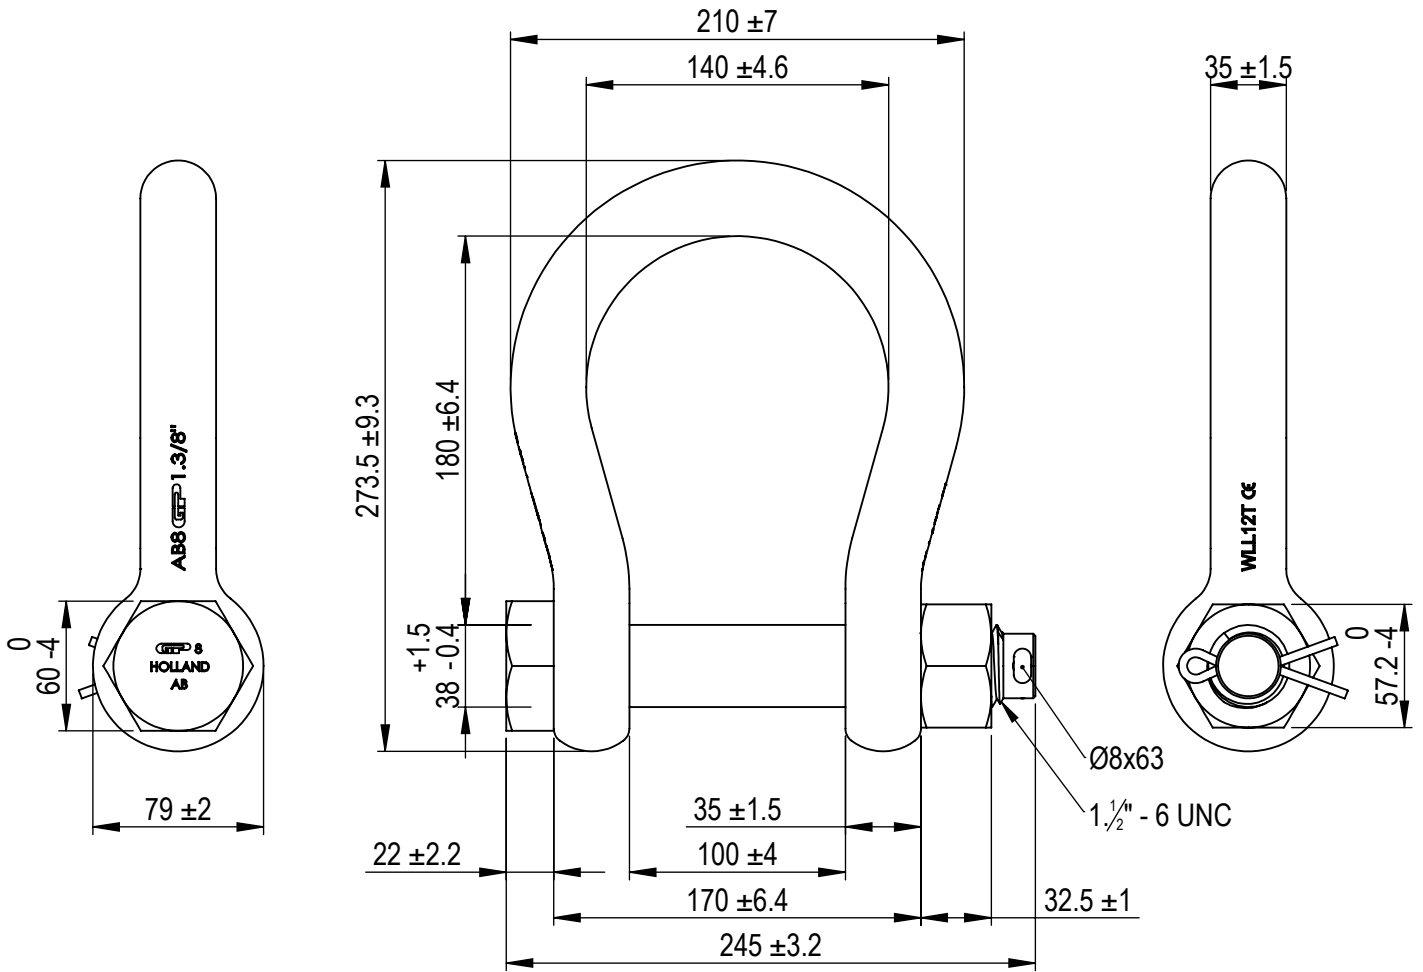

Green Pin BigMouth® Shackles
 Group : G-4263
 Part : ASGHMB35
 WLL : 12 t

We reserve the right to make amendments on specifications in this drawing without prior notification.

0	First Issue	15-8-2018	RB
Rev.	Description	Date	Drawn

P.O. Box 57, 3360 AB Sliedrecht
 (The Netherlands)
 Industrierweg 6, 3361 HJ Sliedrecht
 Tel. +31(0)184-413300 www.vanbeest.nl

Format	A4	
Scale	1:3.5	
Drawing number	6854	Rev.
		0

Title **Green Pin BigMouth® Shackles, bow shackles with safety bolt**